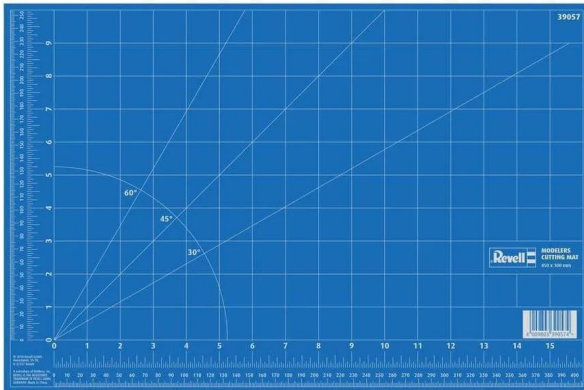

Item no.: 391946

39057 - Cutting Mat, large

from **10,58 EUR**

Item no.: 391946
shipping weight: 1.00 kg
Manufacturer: Revell

Product Description

Product descriptionThe "cutting mat, large" is the perfect choice for modelling projects that require more space. With a size of 450 mm x 300 mm, it offers enough space for larger projects and makes it possible to cut out several parts at once. It is a multi-layer cutting mat with self-healing properties, which ensures that the cuts disappear quickly and the mat is always ready for use. The blue, non-reflective surface not only protects the work area, but is also easy on the eyes. Guide lines and scales enable particularly precise work. This large cutting mat is an indispensable tool for any modeller who wants to achieve a professional result and needs more space.