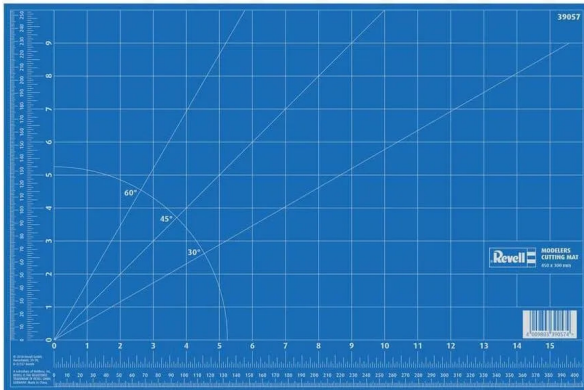

### Product Description

**Product description**The "cutting mat, large" is the perfect choice for modelling projects that require more space. With a size of 450 mm x 300 mm, it offers enough space for larger projects and makes it possible to cut out several parts at once. It is a multi-layer cutting mat with self-healing properties, which ensures that the cuts disappear quickly and the mat is always ready for use. The blue, non-reflective surface not only protects the work area, but is also easy on the eyes. Guide lines and scales enable particularly precise work. This large cutting mat is an indispensable tool for any modeller who wants to achieve a professional result and needs more space.