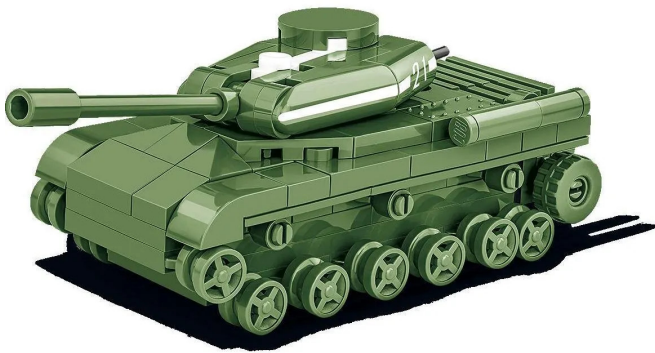

Item no.: 383987

130 PCS HC WWII /3098/ IS 2

from **10,06 EUR**

Item no.: 383987
shipping weight: 0.20 kg
Manufacturer: COBI

Product Description

The IS-2 tank was developed in 1943 as a successor to earlier Red Army heavy tank models. The crew consisted of 4 people. The main armament was a 122 mm gun that could penetrate the armour of the best German tanks such as the Tiger and Panther. The IS-2 played an important role in the Battle of Berlin and contributed to the final defeat of the Third Reich. The miniature model made of COBI building blocks was designed in 1:72 scale and consists of 130 high-quality elements. When built, the tank is 12 cm long. Despite its compact size, the model retains all the important features of its historical role model! Printed markings and characteristic white stripes on the sides of the vehicle indicate its participation in "Aktion Berlin". The turret of the tank is movable and can be rotated. The barrel moves in the up-down direction. The model is perfect for a good start to your adventure with COBI building blocks. The IS-2 tank is also an interesting model and gadget for collectors. It takes up little space and easily finds its place on the desk at home, at work or on the bookshelf. If you are an advanced block builder, this model offers you very interesting elements. Express your passion through building blocks and build history block by block! - 130 high quality elements- made in the EU by a company with over 20 years of tradition- meet the safety standards for children's products- fully compatible with other brands of clamping blocks- blocks with imprints do not deform or fade during play or when exposed to temperature- clear and intuitive instructions based on drawings and symbols- model dimensions (L x W x H): 12 cm (4.7 inches) x 5 cm (2 inches) x 4 cm (1.6 inches)- Ages 6 and up