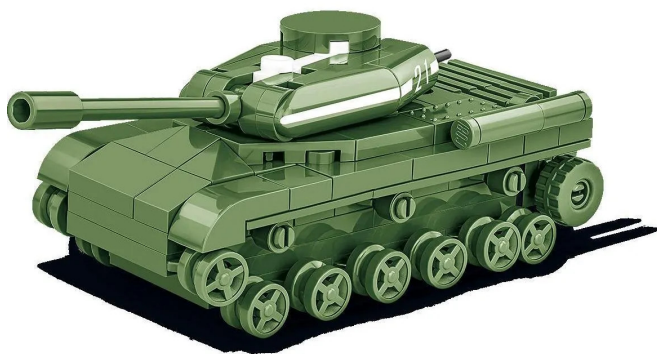

Item no.: 383987

## 130 PCS HC WWII /3098/ IS 2

from **10,46 EUR**

Item no.: 383987  
shipping weight: 0.20 kg  
Manufacturer: COBI

### Product Description

The IS-2 tank was developed in 1943 as a successor to earlier Red Army heavy tank models. The crew consisted of 4 people. The main armament was a 122 mm gun that could penetrate the armour of the best German tanks such as the Tiger and Panther. The IS-2 played an important role in the Battle of Berlin and contributed to the final defeat of the Third Reich. The miniature model made of COBI building blocks was designed in 1:72 scale and consists of 130 high-quality elements. When built, the tank is 12 cm long. Despite its compact size, the model retains all the important features of its historical role model! Printed markings and characteristic white stripes on the sides of the vehicle indicate its participation in "Aktion Berlin". The turret of the tank is movable and can be rotated. The barrel moves in the up-down direction. The model is perfect for a good start to your adventure with COBI building blocks. The IS-2 tank is also an interesting model and gadget for collectors. It takes up little space and easily finds its place on the desk at home, at work or on the bookshelf. If you are an advanced block builder, this model offers you very interesting elements. Express your passion through building blocks and build history block by block! - 130 high quality elements- made in the EU by a company with over 20 years of tradition- meet the safety standards for children's products- fully compatible with other brands of clamping blocks- blocks with imprints do not deform or fade during play or when exposed to temperature- clear and intuitive instructions based on drawings and symbols- model dimensions (L x W x H): 12 cm (4.7 inches) x 5 cm (2 inches) x 4 cm (1.6 inches)- Ages 6 and up