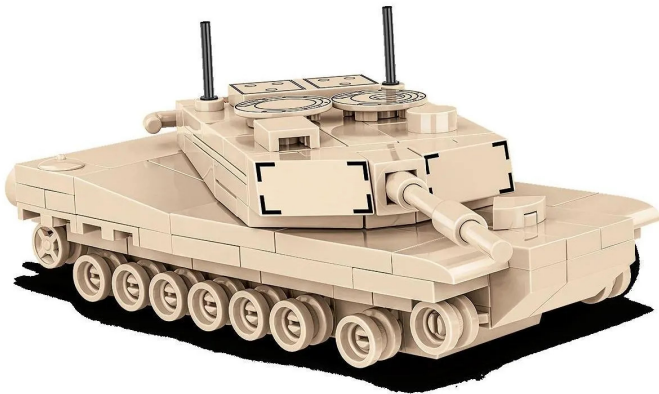

Item no.: 383991

## 168 PCS HC WWII /3106/ ABRAMS M1A2

from **10,46 EUR**

Item no.: 383991  
shipping weight: 0.20 kg  
Manufacturer: COBI

### Product Description

The M1A2 Abrams is a third-generation main battle tank that was developed in the USA in the 1980s. It is the successor to the M1 Abrams tank and is still in service with the US Army today, as it is one of the most modern tanks in the world. The M1A2 Abrams was used in the Gulf War, the Afghanistan War and in other conflicts. The Abrams is an extremely powerful tank that combines firepower, mobility and advanced technology. It is a symbol of American armoured power and one of the most dangerous tanks in the world! The miniature model made of COBI building blocks was designed in 1:72 scale and consists of 174 high-quality elements. When built, the tank is 14 cm long. Despite its compact size, the model retains all the important features of its historical role model! The vehicle features printed markings and details typical of this model. The turret of the tank is movable and can be rotated. The model is perfect for a good start to your adventure with COBI building blocks. The American Abrams is also an interesting model and gadget for collectors. It takes up little space and easily finds its place on the desk at home, at work or on the bookshelf. If you are an advanced block builder, this model offers you very interesting elements. Express your passion through building blocks and build history block by block! - 174 high-quality elements- manufactured in the EU by a company with over 20 years of tradition- meets the safety standards for children's products- fully compatible with other brands of clamp blocks- blocks with imprints do not deform or fade during play or under the influence of temperature- clear and intuitive instructions based on drawings and symbols- model dimensions (L x H): 14 cm (5.5 inches) x 5 cm (2 inches) - from 6 years of age