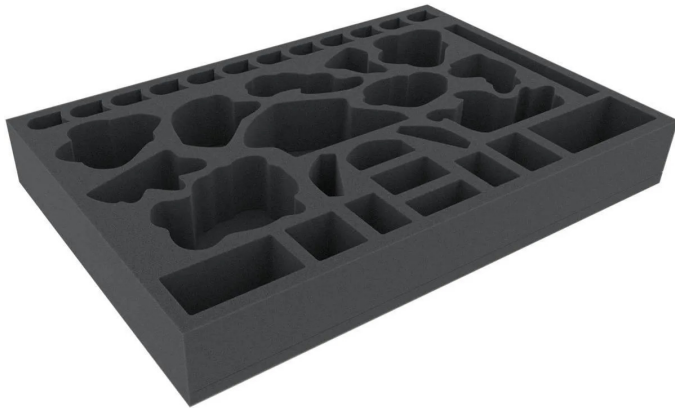

Item no.: 375978

AHMEKF055BO Foam inlay for Dreadfleet - board game box

from **15,47 EUR**

Item no.: 375978
shipping weight: 0.10 kg
Manufacturer: Feldherr

Product Description

Store all miniatures and game accessories safely and neatly in the original GW game box. The second mat of the foam set for "Dreadfleet" takes care of the welfare of the remaining ships, islands, wrecks, treasure markers and other small miniatures. The steering wheel, the wind indicator / whirlpool marker, the dice and the navigation stick are also stored here in precisely fitting compartments. - The foam insert has the following dimensions: 415 mm x 280 mm x 55 mm total height (45 mm usable height + 10 mm foam base)- High-quality, fine-pored foam- Chlorine-free and acid-free- Made in Germany