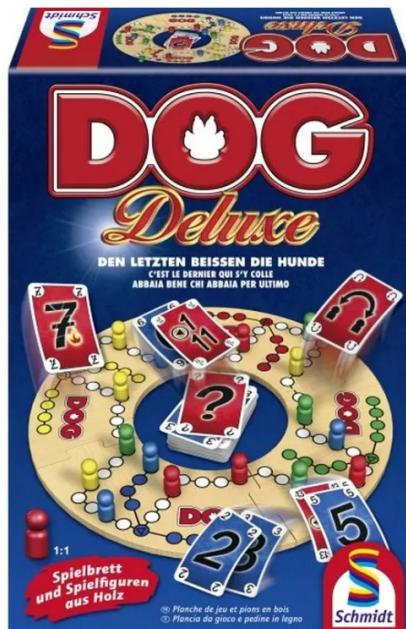

Item no.: 340645

SSP49274 - Dog Deluxe - Board game, 2-6 players, ages 8+ (DE edition)

from **30,59 EUR**

Item no.: 340645
shipping weight: 1.20 kg
Manufacturer: Schmidt Spiele

Product Description

Dog Deluxe - board game (DE), for 2-6 players, ages 8+

The popular long-running DOG comes here in a noble DELUXE version with a large game board and Play figures made of wood. Thanks to the modular playing field, teams of 2 can now play in the color combinations that they like best. Even with this exciting tactical game with high replay appeal, the dogs will bite the last.

Warning! Not suitable for children under 36 months. Legal minimum age: 8, legal maximum age: 99

- Number of players: 2-6
- Age: from 8 years
- Playing time: 45 minutes
- Format: 7 cm x 22.5 cm x 31.5 cm
- Weight: 1200 g