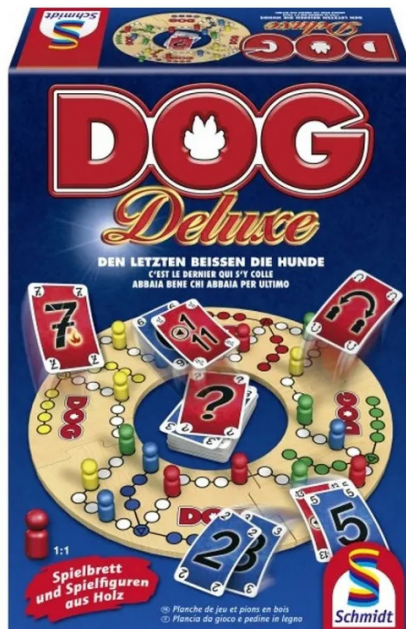

Item no.: 340645

SSP49274 - Dog Deluxe - Board game, 2-6 players, ages 8+ (DE edition)

from **31,81 EUR**

Item no.: 340645
shipping weight: 1.20 kg
Manufacturer: Schmidt Spiele

Product Description

Dog Deluxe - board game (DE), for 2-6 players, ages 8+

The popular long-running DOG comes here in a noble DELUXE version with a large game board and Play figures made of wood. Thanks to the modular playing field, teams of 2 can now play in the color combinations that they like best. Even with this exciting tactical game with high replay appeal, the dogs will bite the last.

Warning! Not suitable for children under 36 months. Legal minimum age: 8, legal maximum age: 99

- Number of players: 2-6
- Age: from 8 years
- Playing time: 45 minutes
- Format: 7 cm x 22.5 cm x 31.5 cm
- Weight: 1200 g