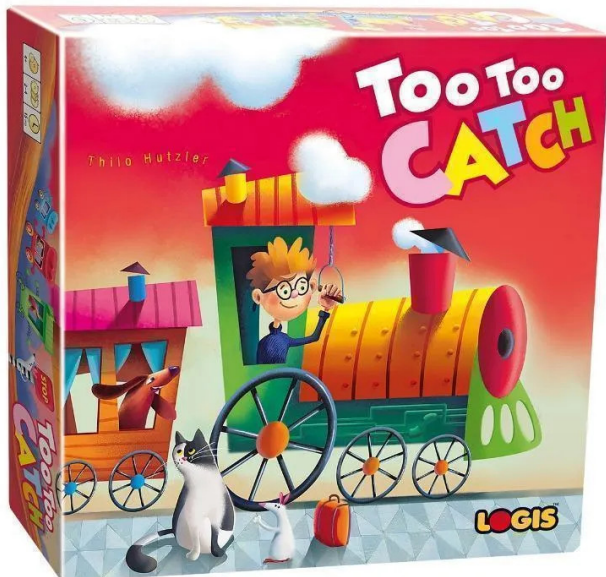

Item no.: 337805

## LGI59039 - Too-Too Catch, Dice Game, for 2-5 Players, from 4 Years

from **10,69 EUR**

Item no.: 337805  
shipping weight: 0.60 kg  
Manufacturer: LOGIS

### Product Description

Too-Too Catch, Dice Game, for 2-5 Players, from 4 Years

The players throw both color dice and place wagons against the locomotives, so that the trains become longer and longer. As soon as a color combination appears that appears in one of the trains, the wild ride starts right away. Whoever recognizes the combination first is allowed to grab the locomotive cube and throw the dice. If the locomotive appears, you have won the carriages and the train starts moving.

- Player: 2 to 5 Players, from 4 Years
- Playing time: 10 to 15 Minutes