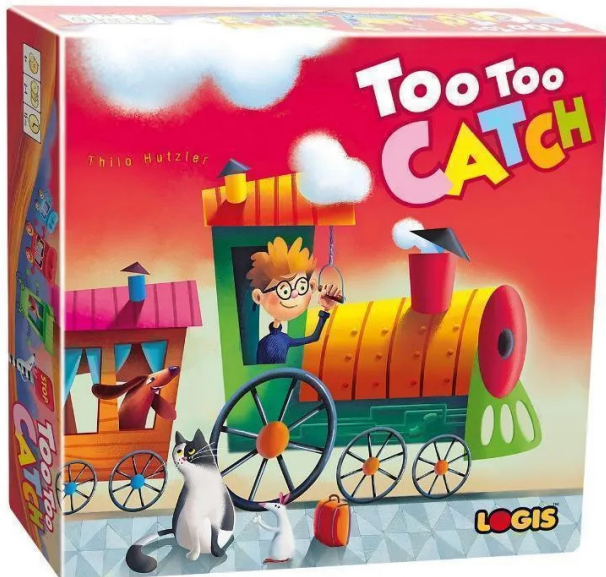

Item no.: 337805

## LGI59039 - Too-Too Catch, Dice Game, for 2-5 Players, from 4 Years

from 11,11 EUR

Item no.: 337805  
shipping weight: 0.60 kg  
Manufacturer: LOGIS

### Product Description

Too-Too Catch, Dice Game, for 2-5 Players, from 4 Years

The players throw both color dice and place wagons against the locomotives, so that the trains become longer and longer. As soon as a color combination appears that appears in one of the trains, the wild ride starts right away. Whoever recognizes the combination first is allowed to grab the locomotive cube and throw the dice. If the locomotive appears, you have won the carriages and the train starts moving.

- Player: 2 to 5 Players, from 4 Years
- Playing time: 10 to 15 Minutes