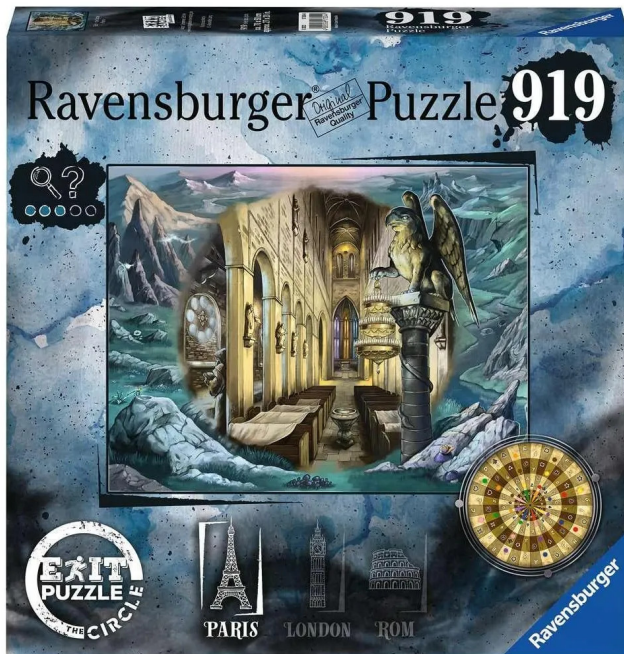

Item no.: 382479

## RAV17304 - Puzzle: Exit the Circle in Paris EN

from **13,77 EUR**

Item no.: 382479  
shipping weight: 0.70 kg  
Manufacturer: Ravensburger AG

### Product Description

A new generation of Ravensburger's popular Exit Puzzles will once again get Exit fans thinking! The concept of the Exit Rooms in Ravensburger puzzle format is supplemented by an additional mechanism and a new puzzle shape. Can you put all the puzzle pieces in their places, find the puzzles in the motif and crack them with the right combination skills? An exciting story invites you into the mysterious world of the Exit - the Circle puzzle. Important information! Not suitable for children under 36 months. - Number of players: For 1 player aged 14 and over