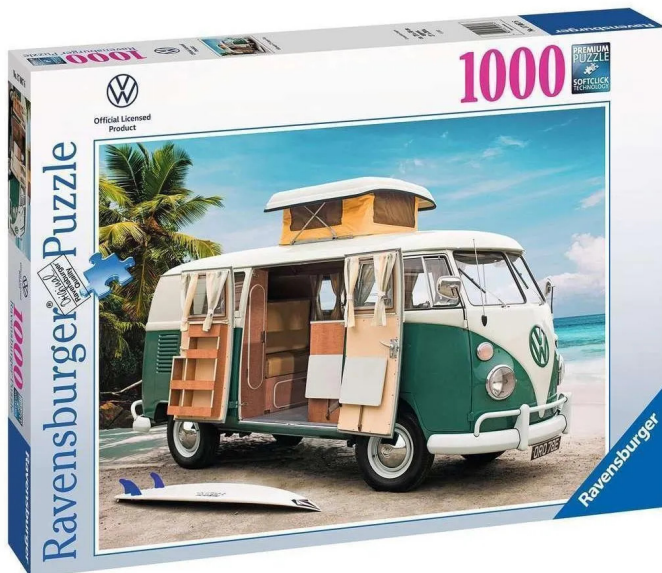

Item no.: 382466

RAV17087 - Jigsaw Puzzle: Volkswagen T1 Camper Van 1000 pieces

from **11,52 EUR**

Item no.: 382466
shipping weight: 0.90 kg
Manufacturer: Ravensburger AG

Product Description

Ravensburger puzzles mean puzzle fun in premium quality. For beginners, advanced or professionals - there is the right number of pieces and the right motif for every puzzle lover. Puzzle pieces, characteristic and unique thanks to hand-made punching tools. Decades of experience in puzzle production and high quality standards make the hearts of puzzlers beat faster and let them experience how one fits the other. Ravensburger Puzzles means puzzle fun in premium quality. For beginners who feel comfortable with a small number of pieces, for advanced puzzlers who prefer a medium challenge and, of course, for absolute professionals who don't shy away from 40,320 pieces. Thanks to the enormous variety of motifs in the Ravensburger puzzle programme, nothing stands in the way of an unforgettable puzzle experience. The uniqueness of the characteristic puzzle pieces is achieved by handmade punching tools, which are manufactured with the utmost watchmaking precision in Ravensburg in Upper Swabia. Decades of experience in puzzle production, the high quality standards of material, motif and design make the hearts of puzzlers beat faster and let them experience how one fits the other. This is the Ravensburger passion for quality. Important information Caution! Not suitable for children under 36 months. - Number of people: For 1 player aged 14 and over