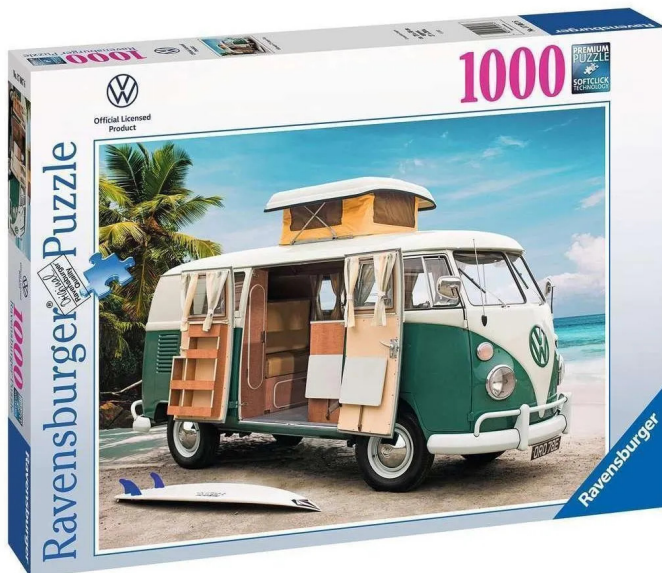

Item no.: 382466

RAV17087 - Jigsaw Puzzle: Volkswagen T1 Camper Van 1000 pieces

from **11,99 EUR**

Item no.: 382466
shipping weight: 0.90 kg
Manufacturer: Ravensburger AG

Product Description

Ravensburger puzzles mean puzzle fun in premium quality. For beginners, advanced or professionals - there is the right number of pieces and the right motif for every puzzle lover. Puzzle pieces, characteristic and unique thanks to hand-made punching tools. Decades of experience in puzzle production and high quality standards make the hearts of puzzlers beat faster and let them experience how one fits the other. Ravensburger Puzzles means puzzle fun in premium quality. For beginners who feel comfortable with a small number of pieces, for advanced puzzlers who prefer a medium challenge and, of course, for absolute professionals who don't shy away from 40,320 pieces. Thanks to the enormous variety of motifs in the Ravensburger puzzle programme, nothing stands in the way of an unforgettable puzzle experience. The uniqueness of the characteristic puzzle pieces is achieved by handmade punching tools, which are manufactured with the utmost watchmaking precision in Ravensburg in Upper Swabia. Decades of experience in puzzle production, the high quality standards of material, motif and design make the hearts of puzzlers beat faster and let them experience how one fits the other. This is the Ravensburger passion for quality. Important information Caution! Not suitable for children under 36 months. - Number of people: For 1 player aged 14 and over