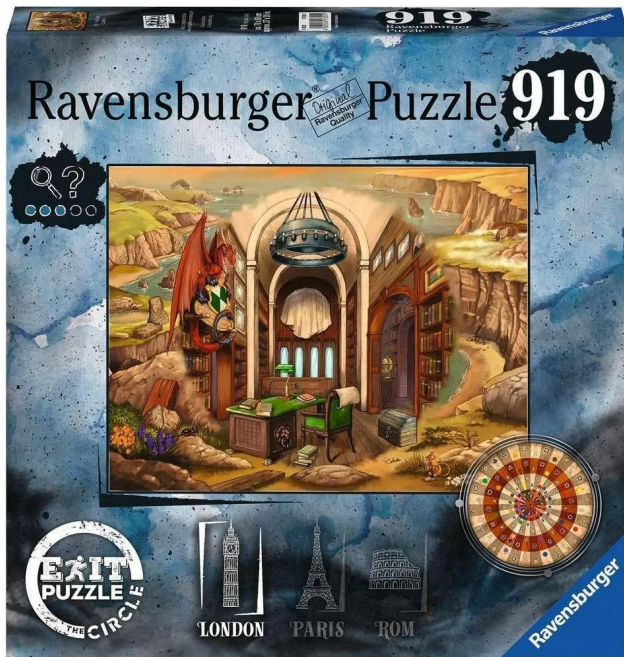

Item no.: 382480

RAV17305 - Puzzle: Exit the Circle in London EN

from **13,77 EUR**

Item no.: 382480
shipping weight: 0.70 kg
Manufacturer: Ravensburger AG

Product Description

A new generation of Ravensburger's popular Exit Puzzles will once again get Exit fans thinking! The concept of the Exit Rooms in Ravensburger puzzle format is supplemented by an additional mechanism and a new puzzle shape. Will you manage to put all the puzzle pieces in their places, find the puzzles in the motif and crack them with sufficient combination skills? An exciting story invites you into the mysterious world of the Exit - the Circle puzzle. Important information! Caution! Not suitable for children under 36 months. - Number of players: For 1 player aged 14 and over