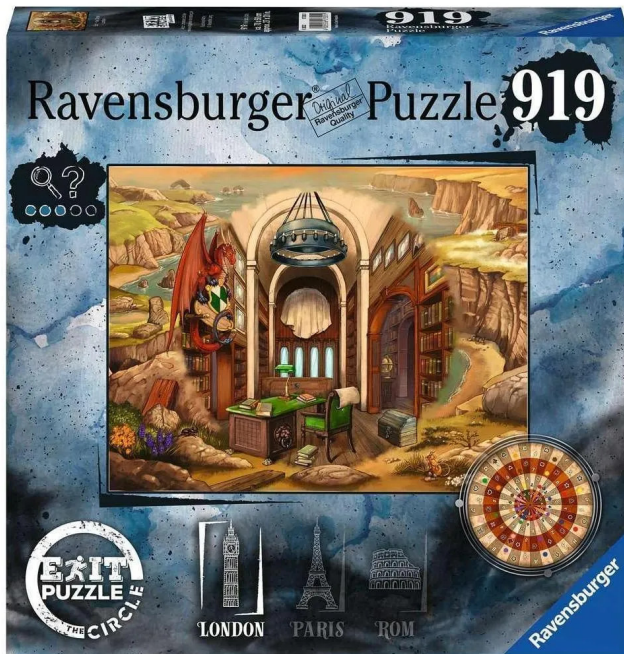

Item no.: 382480

RAV17305 - Puzzle: Exit the Circle in London EN

from **13,24 EUR**

Item no.: 382480
shipping weight: 0.70 kg
Manufacturer: Ravensburger AG

Product Description

A new generation of Ravensburger's popular Exit Puzzles will once again get Exit fans thinking! The concept of the Exit Rooms in Ravensburger puzzle format is supplemented by an additional mechanism and a new puzzle shape. Will you manage to put all the puzzle pieces in their places, find the puzzles in the motif and crack them with sufficient combination skills? An exciting story invites you into the mysterious world of the Exit - the Circle puzzle. Important information: Caution! Not suitable for children under 36 months. - Number of players: For 1 player aged 14 and over