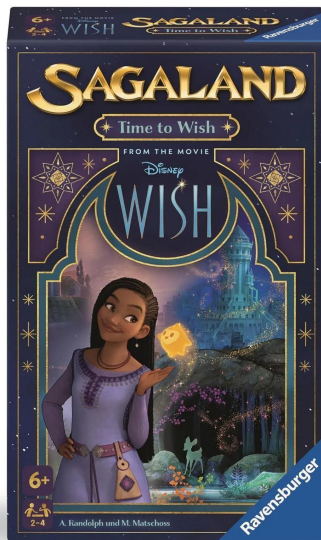

Item no.: 382546

RAV22649 - Disney Wish Sagaland take-away game FRITDE

from **6,61 EUR**

Item no.: 382546
shipping weight: 0.20 kg
Manufacturer: Ravensburger AG

Product Description

In Disney Wish Sagaland, in compact travel format, players are immersed in the kingdom of Rosas from the Walt Disney film Wish. The most popular characters such as Asha, Valentino, Dahlia and many more have to be found in Rosas. The aim of the 2-4 players is to know under which tree the character they are looking for is hiding. The first player to correctly uncover the hiding place wins a card. Whoever has won the most cards at the end also wins the game. Important notes Caution: Not suitable for children under 36 months. - Number of players: For 2 to 4 players aged 6 and over- Playing time: 15 to 20 minutes