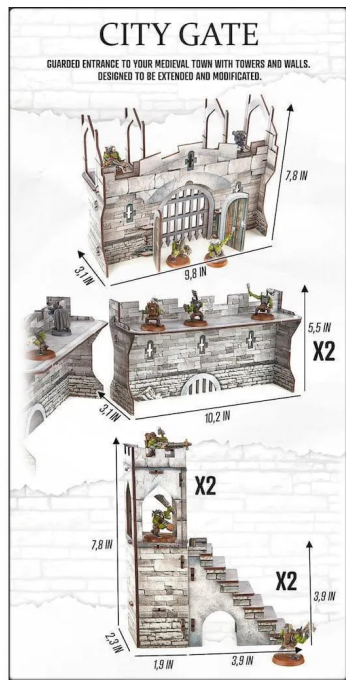

Item no.: 366871

Building model - City Gate (GB)

from **31,52 EUR**

Item no.: 366871
shipping weight: 1.60 kg
Manufacturer: e-Raptor

Product Description

Construction - City Gate will move your battlegrounds to the medieval world of old inns and houses built of solid wood and bricks. Many folk secrets are hidden here! Improve your game session thanks to the Terrain Systems- Medieval Town series! Long, stone walls with arrowslits guard a medieval city. Designed to be extended and modified - elements that can be arranged freely. All constructions are modular and made of extra durable HDF (High-density fibreboard - 3 mm). The innovative production technology causes the glue is not required for assembly. All elements are double-sided printed. Attention! Not for children under the age of 36 months.

- Format: 33cm x 34cm x 3cm
- Weight: 1300 g

Specifications

Scan this QR code to
view the product
All details, up-to-date
prices and availability