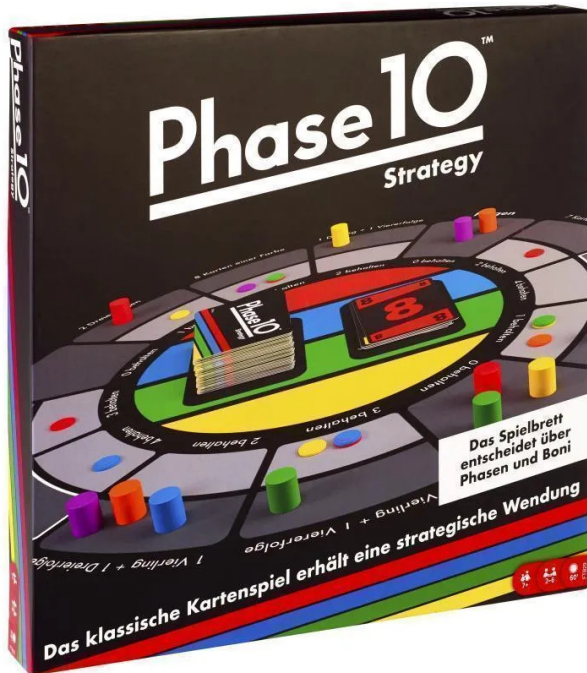

Item no.: 344760

MTLFTB29 - Phase 10 Strategy, board game for 2 to 6 players, ages 7+ (DE edition)

from **34,41 EUR**

Item no.: 344760
shipping weight: 0.70 kg
Manufacturer: Mattel

Product Description

Phase 10 Strategy, board game for 2 to 6 players, ages 7+ (DE edition)

When you move across the board you form the phases of the fields on which you land, every game is different! Phase 10 Strategy is played over several rounds in which the players in turn move their pieces across the board in such a way that they can form combinations of cards known as phases. The players have to plan their moves well, as they can only form a phase if their token is on the corresponding space. In addition, a player may only form one phase per round.

As soon as a player has played a complete phase and got rid of his remaining cards, the round ends. Then all players receive new cards and the next round begins. If you are the first to complete your tenth phase and then get rid of your remaining cards, you win! Each deck of cards contains wild cards that can add excitement and help players escape a tricky situation. Contains game board, 12 game pieces, 60 phase markers and 108 cards. For 2 to 6 players, ages 7+.