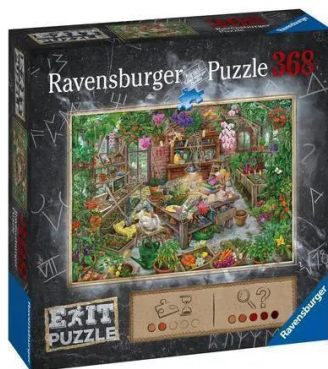

Item no.: 342684

**RAV16483 - EXIT Puzzle: The Laboratory, 368 pieces (DE Edition), ages 12 and up**

from **11,92 EUR**

Item no.: 342684  
shipping weight: 0.70 kg  
Manufacturer: Ravensburger AG

## Product Description

EXIT puzzle: Das Labor, 368 pieces (DE), ages 12+

The Exit Rooms concept is now also available as a Ravensburger puzzle! True to the motto: Puzzles, riddles, solves. Can you crack all the puzzles and find the "last" piece of the puzzle? A mysterious illustration lets puzzlers and players immerse themselves in a mysterious world in which the "exit" has to be found! Inside the box is a puzzle with mysterious pieces, instructions and a solution envelope.

Warning! Not suitable for children under 36 months.

- Player: For 1 player, ages 12+
- Duration: any
- Number of parts: 368
- Puzzle size: 70 x 50 cm