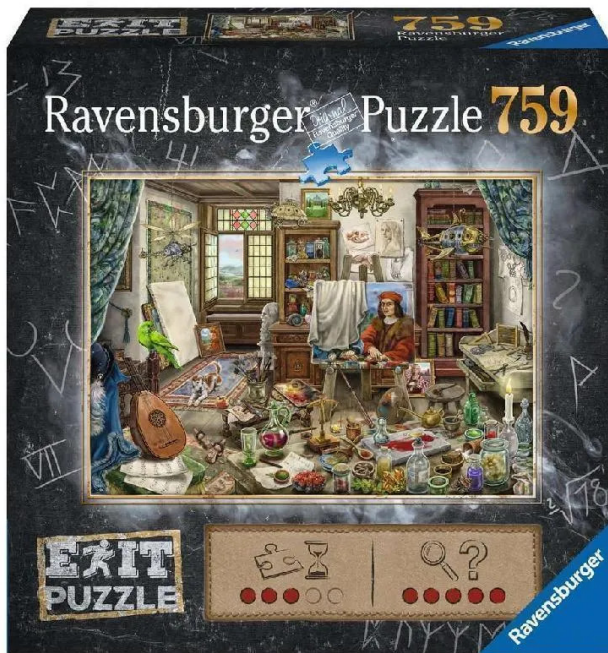

Item no.: 342687

## RAV16782 - EXIT Puzzle: The artist's studio, 759 pieces, ages 12 and up (DE Edition)

from **12,40 EUR**

Item no.: 342687  
shipping weight: 0.70 kg  
Manufacturer: Ravensburger AG

### Product Description

EXIT puzzle: The artist's studio, 759 pieces (DE), from 12 years

The Exit Rooms concept is now also available as a Ravensburger puzzle! True to the motto: Puzzles, riddles, solves. Can you crack all the puzzles and find the "last" piece of the puzzle? A mysterious illustration lets puzzlers and players immerse themselves in a mysterious world in which the "exit" has to be found! Inside the box is a puzzle with mysterious pieces, instructions and a solution envelope.

Warning! Not suitable for children under 36 months.

- Player: For 1 player, ages 12+
- Duration: any
- Number of parts: 759
- Puzzle size: 70 x 50 cm