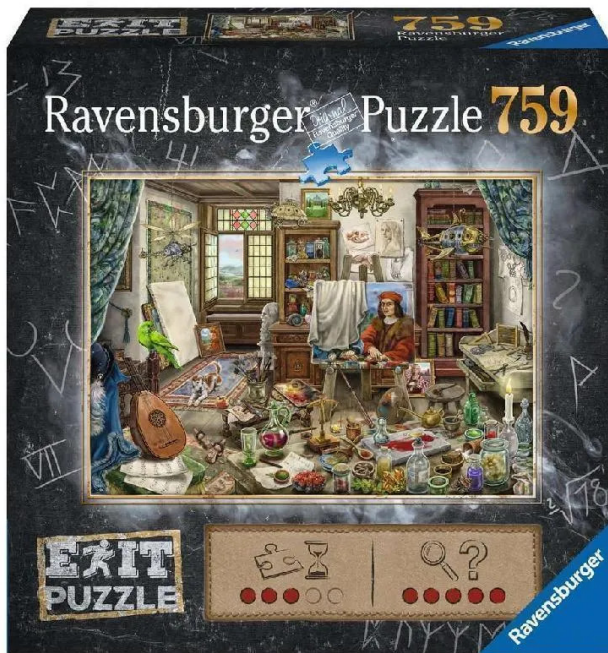

Item no.: 342687

## RAV16782 - EXIT Puzzle: The artist's studio, 759 pieces, ages 12 and up (DE Edition)

from **11,92 EUR**

Item no.: 342687  
shipping weight: 0.70 kg  
Manufacturer: Ravensburger AG

### Product Description

EXIT puzzle: The artist's studio, 759 pieces (DE), from 12 years

The Exit Rooms concept is now also available as a Ravensburger puzzle! True to the motto: Puzzles, riddles, solves. Can you crack all the puzzles and find the "last" piece of the puzzle? A mysterious illustration lets puzzlers and players immerse themselves in a mysterious world in which the "exit" has to be found! Inside the box is a puzzle with mysterious pieces, instructions and a solution envelope.

Warning! Not suitable for children under 36 months.

- Player: For 1 player, ages 12+
- Duration: any
- Number of parts: 759
- Puzzle size: 70 x 50 cm