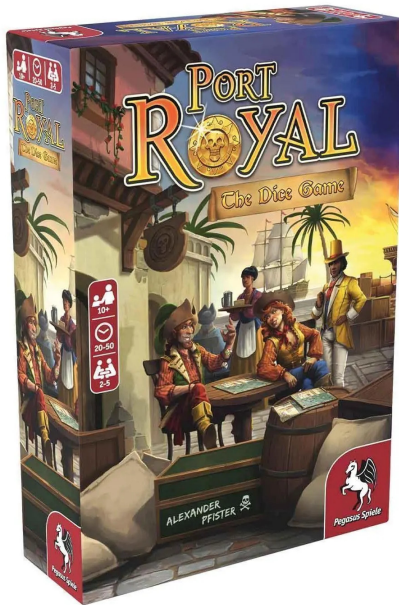

Item no.: 382746

## 51247E - Port Royal The Dice Game GB

from **24,09 EUR**

Item no.: 382746  
shipping weight: 1.30 kg  
Manufacturer: Pegasus Spiele

### Product Description

The Caribbean classic with pirate flair is back! In Port Royal - The Dice Game, players now swap cards for dice and pens. However, the aim remains the same: to put together a powerful crew and win the vast seas for themselves. If you make it to one of the islands, you can hire new crew members and use them to gain valuable skills. But be careful, if you gamble too high, you'll get a real headwind! Port Royal - The dice game has two phases: First, the player whose turn it is rolls the dice. With each roll, the game board fills up with different coloured ship and steering wheel tokens. The more tokens, the better, and you can roll the dice as often as you like. However, if the same ship symbol appears twice and cannot be fended off with the help of sabre-rattling crew members, the game is over and the person rolling the dice goes home empty-handed while the others at the table can fill their pockets. However, if they manage to escape in time, they can exchange token(s) for actions on their own game board before the others - either to reach new islands or to gain access to one-off effects. Who will manage to sail away from the other players? - Number of players: For 2 to 5 players aged 10 and up- Playing time: 20 to 50 minutes