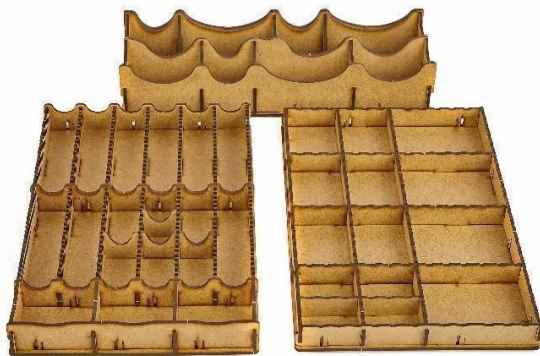

## ERA19295 - Insert for Small World of Warcraft

from **24,87 EUR**

Item no.: 341708  
shipping weight: 0.70 kg  
Manufacturer: e-Raptor

### Product Description

Insert for Small World of Warcraft

The world of Azeroth is too small to contain everyone. The conflict over influence is played out on the board. In the real world, you can easily fit all the elements of the game into the insert.

e-Raptor Insert compatible with Merv is your must have accessory designed to organize and improve the experience of the gameplay.

Thanks to this insert you can arrange all game components to keep them in order – no more mess on the table while playing. No more looking for necessary elements during the game.

Moreover, when the box is closed, the components are still kept in order, ready for setting another game faster than ever!

The insert is durable and made of high-quality HDF. To assemble it, there is no glue required. It allows you to hold all components inside the box. You can see the suggested components setup on the pictures.