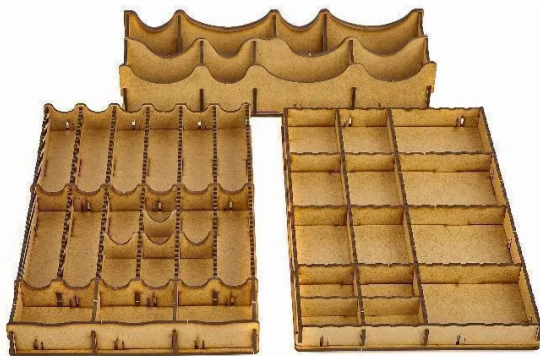

Item no.: 341708

ERA19295 - Insert for Small World of Warcraft

from **25,87 EUR**

Item no.: 341708
shipping weight: 0.70 kg
Manufacturer: e-Raptor

Product Description

Insert for Small World of Warcraft

The world of Azeroth is too small to contain everyone. The conflict over influence is played out on the board. In the real world, you can easily fit all the elements of the game into the insert.

e-Raptor Insert compatible with Merv is your must have accessory designed to organize and improve the experience of the gameplay.

Thanks to this insert you can arrange all game components to keep them in order – no more mess on the table while playing. No more looking for necessary elements during the game.

Moreover, when the box is closed, the components are still kept in order, ready for setting another game faster than ever!

The insert is durable and made of high-quality HDF. To assemble it, there is no glue required. It allows you to hold all components inside the box. You can see the suggested components setup on the pictures.