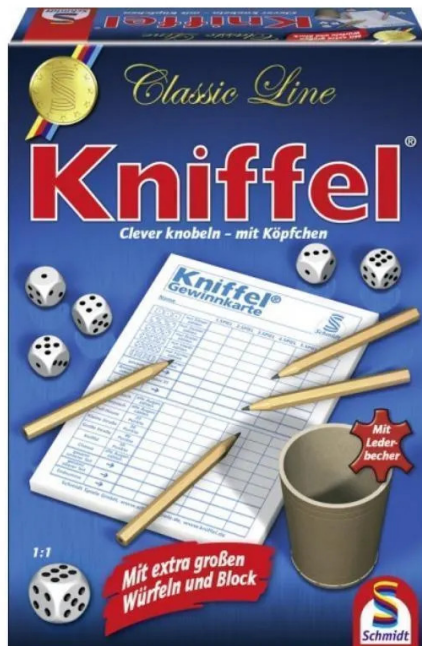

Item no.: 340640

## SSP49203 - Classic Line: Kniffel with large dice & block - 2-8 players, ages 8+ (DE edition)

from **19,07 EUR**

Item no.: 340640  
shipping weight: 0.60 kg  
Manufacturer: Schmidt Spiele

### Product Description

Classic Line: Kniffel with large cubes & amp; Block - Würfelspiel (DE), for 2-8 players, ages 8+

A good game idea is not only about the idea, but also about beautiful equipment. And that is exactly what you will find with our Classic-Line-KNIFFEL. The classic with extra-large dice, a large dice block and a leather mug.