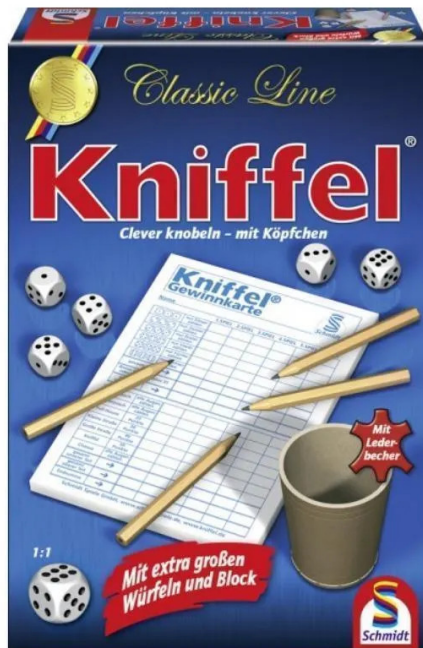

Item no.: 340640

## SSP49203 - Classic Line: Kniffel with large dice & block - 2-8 players, ages 8+ (DE edition)

from **18,34 EUR**

Item no.: 340640  
shipping weight: 0.60 kg  
Manufacturer: Schmidt Spiele

### Product Description

Classic Line: Kniffel with large cubes & amp; Block - Würfelspiel (DE), for 2-8 players, ages 8+

A good game idea is not only about the idea, but also about beautiful equipment. And that is exactly what you will find with our Classic-Line-KNIFFEL. The classic with extra-large dice, a large dice block and a leather mug.