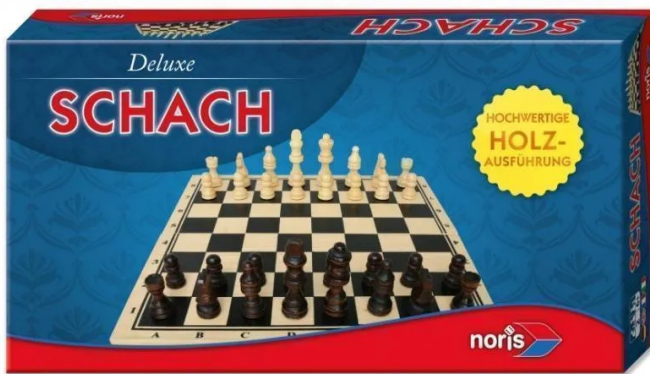

Item no.: 337660

NOR08014 - Deluxe Chess (Wooden), Board Game, for 2 Players, from 6 Years

from **15,28 EUR**

Item no.: 337660
shipping weight: 1.10 kg
Manufacturer: Noris Spiele

Product Description

Deluxe Chess (Wooden), Board Game, for 2 Players, from 6 Years

The classic game "Shut the box" in high-quality wood design. So playing together is fun!

Attention! Not suitable for children under 36 months. Legal age:

- Player: 2 Players, from 6 Years
- Playing time: 60 Minutes