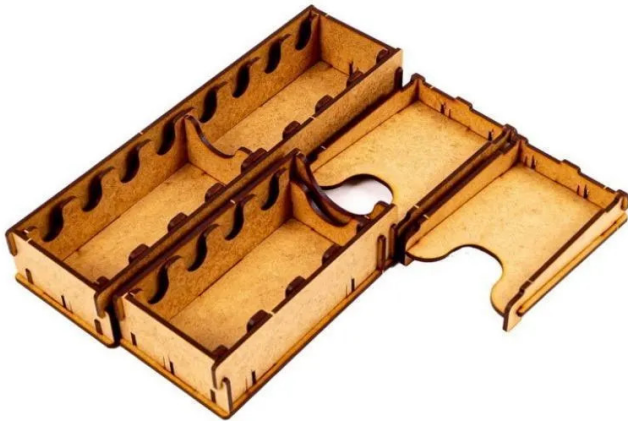

Item no.: 337330

ERA19277 - Insert: King & Assassins: Deluxe Edition

from **10,93 EUR**

Item no.: 337330
shipping weight: 0.60 kg
Manufacturer: e-Raptor

Product Description

Insert: King & Assassins: Deluxe Edition

e-Raptor Insert compatible with King & Assassins: Deluxe Edition is your must-have accessory designed to organize and improve the experience of the gameplay. Thanks to our insert you can arrange all game components and sleeved cards to keep them in order – no more mess on the table while playing. No more looking for necessary elements during the game. Moreover, when the box is closed, the components are still kept in order, ready for setting another game faster than ever! The insert is durable and made of high-quality HDF. To assemble it, there is no glue required. It allows you to hold all components inside the box. The box can be stored sideways - the game board located on top of the insert prevents the elements from moving. Attention! Not suitable for children under 36 months.