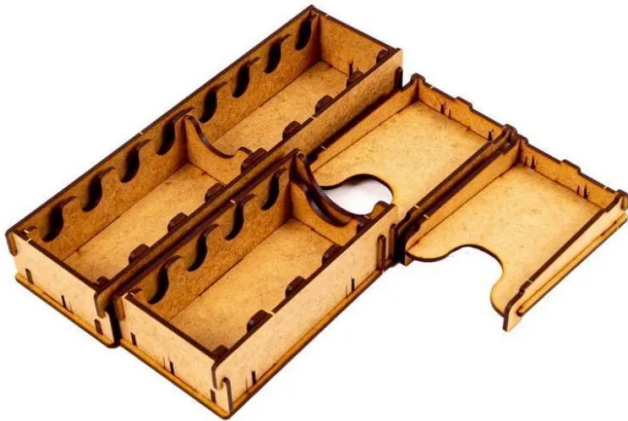

Item no.: 337330

## ERA19277 - Insert: King & Assassins: Deluxe Edition

from **10,51 EUR**

Item no.: 337330  
shipping weight: 0.60 kg  
Manufacturer: e-Raptor

### Product Description

Insert: King & Assassins: Deluxe Edition

e-Raptor Insert compatible with King & Assassins: Deluxe Edition is your must-have accessory designed to organize and improve the experience of the gameplay. Thanks to our insert you can arrange all game components and sleeved cards to keep them in order – no more mess on the table while playing. No more looking for necessary elements during the game. Moreover, when the box is closed, the components are still kept in order, ready for setting another game faster than ever! The insert is durable and made of high-quality HDF. To assemble it, there is no glue required. It allows you to hold all components inside the box. The box can be stored sideways - the game board located on top of the insert prevents the elements from moving. Attention! Not suitable for children under 36 months.