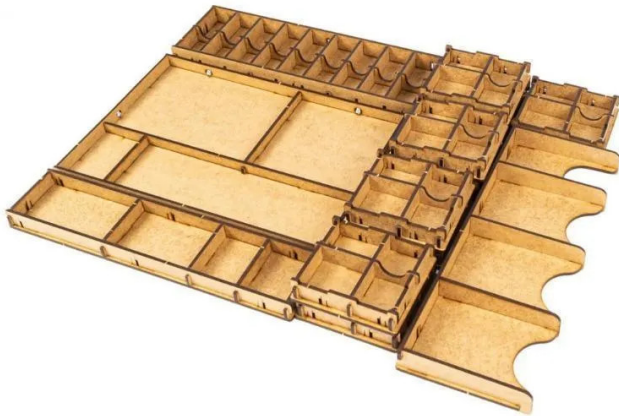

Item no.: 337324

ERA19270 - Insert: Founders of Gloomhaven

from **21,37 EUR**

Item no.: 337324
shipping weight: 1,40 kg
Manufacturer: e-Raptor

Product Description

Insert: Founders of Gloomhaven

e-Raptor Insert is compatible with Founders of Gloomhaven is a perfect accessory designed to organize and improve gameplay of the board game.

Thanks to this insert you can arrange all game components and keep them in order – no more mess on the table while playing. No more looking for necessary elements during the game.

You can hold all your dices, sleeved cards, player markers etc. in one place without being afraid of losing control of the setting. They can be easily accessed and do not take as much space as during the game without an insert.

Also, when the box is closed, the components are still kept in order, ready for setting another game quicker than ever before. The insert is durable and made of high quality HDF. To assemble it, there is no glue required. It allows to hold all components inside the box, including board, player markers and manual.