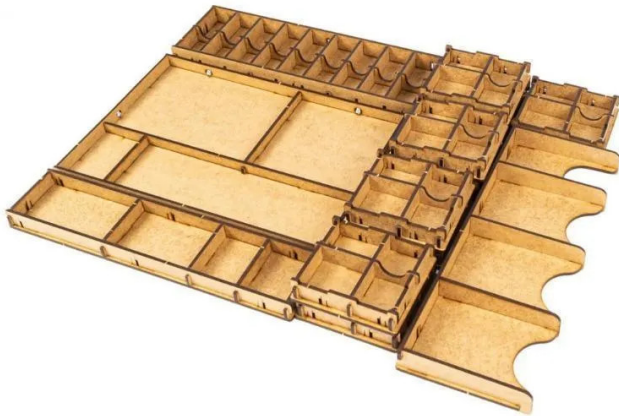

Item no.: 337324

ERA19270 - Insert: Founders of Gloomhaven

from **22,22 EUR**

Item no.: 337324
shipping weight: 1,40 kg
Manufacturer: e-Raptor

Product Description

Insert: Founders of Gloomhaven

e-Raptor Insert is compatible with Founders of Gloomhaven is a perfect accessory designed to organize and improve gameplay of the board game.

Thanks to this insert you can arrange all game components and keep them in order – no more mess on the table while playing. No more looking for necessary elements during the game.

You can hold all your dices, sleeved cards, player markers etc. in one place without being afraid of losing control of the setting. They can be easily accessed and do not take as much space as during the game without an insert.

Also, when the box is closed, the components are still kept in order, ready for setting another game quicker than ever before. The insert is durable and made of high quality HDF. To assemble it, there is no glue required. It allows to hold all components inside the box, including board, player markers and manual.