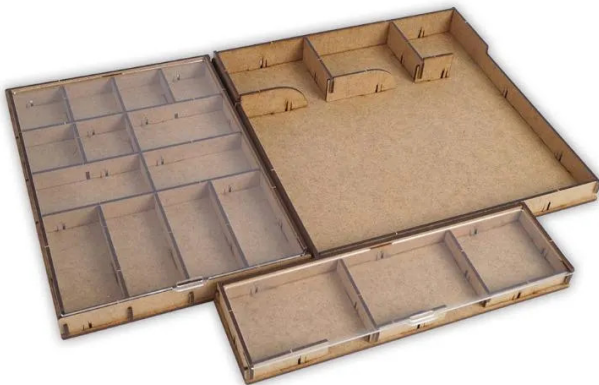

Item no.: 337286

ERA19241 - Insert: Everdell + Expansions

from **19,31 EUR**

Item no.: 337286
shipping weight: 1.50 kg
Manufacturer: e-Raptor

Product Description

Insert: Everdell + Expansions

e-Raptor Insert compatible with Everdell + expansions :

- Legends
- Rugwort Pack
- Extra! Extra!

Thanks to this insert players can arrange all game components and sleeved cards to keep them in order – no more mess on the table while playing. No more looking for necessary elements during the game.

Moreover, when the box is closed, the components are still kept in order, ready for setting another game faster than ever!

The insert is durable and made of high-quality HDF. To assemble it, there is no glue required. It allows players to hold all components inside the box.