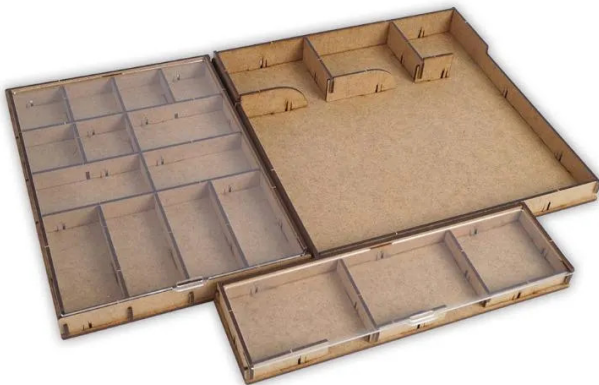

Item no.: 337286

ERA19241 - Insert: Everdell + Expansions

from **18,57 EUR**

Item no.: 337286
shipping weight: 1.50 kg
Manufacturer: e-Raptor

Product Description

Insert: Everdell + Expansions

e-Raptor Insert compatible with Everdell + expansions :

- Legends
- Rugwort Pack
- Extra! Extra!

Thanks to this insert players can arrange all game components and sleeved cards to keep them in order – no more mess on the table while playing. No more looking for necessary elements during the game.

Moreover, when the box is closed, the components are still kept in order, ready for setting another game faster than ever!

The insert is durable and made of high-quality HDF. To assemble it, there is no glue required. It allows players to hold all components inside the box.