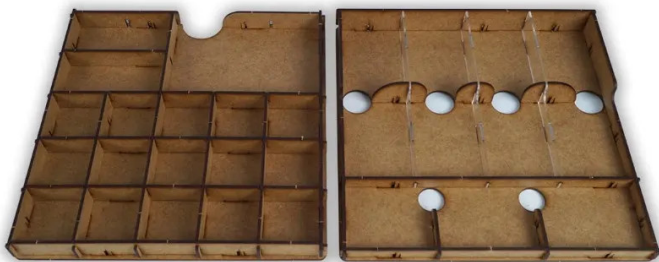

Item no.: 337262

ERA19228 - Insert: Spirit Island + Expansion

from **24,51 EUR**

Item no.: 337262
shipping weight: 1.20 kg
Manufacturer: e-Raptor

Product Description

Insert: Spirit Island + Expansion

e-Raptor Insert compatible with Spirit Island + Spirit Island: Branch & Claw is a perfect accessory designed to organize and improve gameplay of the board game.

Thanks to this insert you can arrange all game components and keep them in order – no more mess on the table while playing. No more looking for necessary elements during the game.

You can hold all your player boards, tokens, sleeved cards, dials, map tiles etc. in one place without being afraid of losing control of the setting. They can be easily accessed and do not take as much space as during the game without an insert. Also, when the box is closed, the components are still kept in order, ready for setting another game quicker than ever before.

The insert is durable and made of high quality HDF. To assemble it, there is no glue required. It allows to hold all components inside the box, including board, scenario book, map tiles and manual.

Attention! Not suitable for children under 36 months.