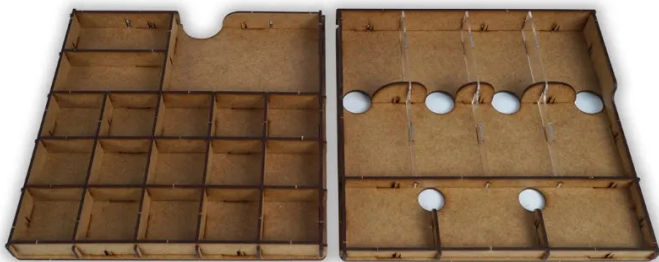

Item no.: 337262

ERA19228 - Insert: Spirit Island + Expansion

from **25,49 EUR**

Item no.: 337262
shipping weight: 1,20 kg
Manufacturer: e-Raptor

Product Description

Insert: Spirit Island + Expansion

e-Raptor Insert compatible with Spirit Island + Spirit Island: Branch & Claw is a perfect accessory designed to organize and improve gameplay of the board game.

Thanks to this insert you can arrange all game components and keep them in order – no more mess on the table while playing. No more looking for necessary elements during the game.

You can hold all your player boards, tokens, sleeved cards, dials, map tiles etc. in one place without being afraid of losing control of the setting. They can be easily accessed and do not take as much space as during the game without an insert. Also, when the box is closed, the components are still kept in order, ready for setting another game quicker than ever before.

The insert is durable and made of high quality HDF. To assemble it, there is no glue required. It allows to hold all components inside the box, including board, scenario book, map tiles and manual.

Attention! Not suitable for children under 36 months.