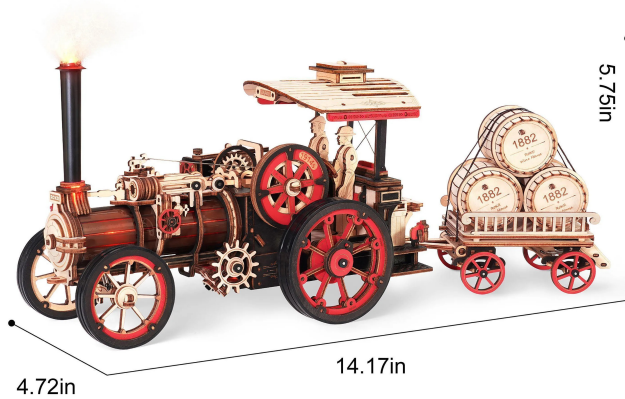

## LKA01 - Steam locomotive

from **43,44 EUR**

Item no.: 391847  
shipping weight: 0.70 kg  
Manufacturer: ROKR

### Product Description

The age of steam is back with this classic 3D wooden puzzle from ROKR. This steam engine is sure to revolutionise your hobby! ROKR Steam Engine Mechanical 3D Wooden Puzzle LKA01. The development of the steam engine has driven the rapid rise of industrialisation, trade and global connectivity. It was invented in an age to which we owe most of the conveniences and advances in mechanisation that we have today. Celebrate this era of increasing productivity with the ROKR steam locomotive (AMKA1). This version of the classic steam locomotive has a 3-speed control system with the option of driving forwards or backwards. It is equipped with a folding sunshade, a flame-like light, a rotating steering wheel and silicone wheels with flywheels. With the 4-wheel trailer, you can transport your booty anywhere. With its influence on technology and society, the steam engine is a true marvel to behold. Be innovative. Be creative. Become the proud owner of the ROKR steam engine (AMKA1) today. - Number of pieces: 469- Difficulty level: ??????- Assembly time: approx. 7h- Age: 14+- Package size: 317\*233\*57.5mm- Assembly size: 360\*120\*146mm\*Notes: Due to customs regulations, wax may not be included in the package. Wax: You can use ordinary candles, crayons, beeswax, etc.