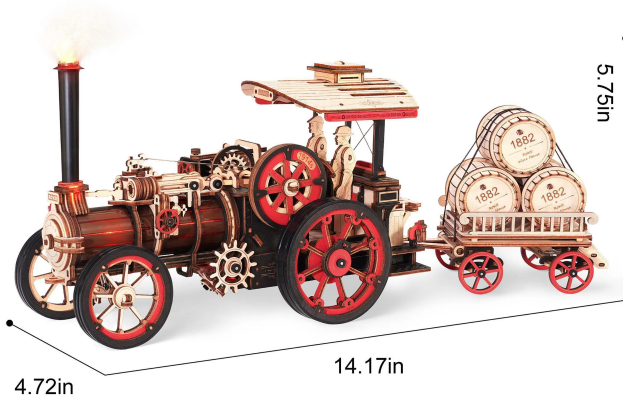

Item no.: 391847

LKA01 - Steam locomotive

from **59,82 EUR**

Item no.: 391847
 shipping weight: 0.70 kg
 Manufacturer: ROKR

Product Description

The age of steam is back with this classic 3D wooden puzzle from ROKR. This steam engine is sure to revolutionise your hobby! ROKR Steam Engine Mechanical 3D Wooden Puzzle LKA01. The development of the steam engine has driven the rapid rise of industrialisation, trade and global connectivity. It was invented in an age to which we owe most of the conveniences and advances in mechanisation that we have today. Celebrate this era of increasing productivity with the ROKR steam locomotive (AMKA1). This version of the classic steam locomotive has a 3-speed control system with the option of driving forwards or backwards. It is equipped with a folding sunshade, a flame-like light, a rotating steering wheel and silicone wheels with flywheels. With the 4-wheel trailer, you can transport your booty anywhere. With its influence on technology and society, the steam engine is a true marvel to behold. Be innovative. Be creative. Become the proud owner of the ROKR steam engine (AMKA1) today. - Number of pieces: 469- Difficulty level: ??????- Assembly time: approx. 7h- Age: 14+- Package size: 317*233*57.5mm- Assembly size: 360*120*146mm*Notes: Due to customs regulations, wax may not be included in the package. Wax: You can use ordinary candles, crayons, beeswax, etc.