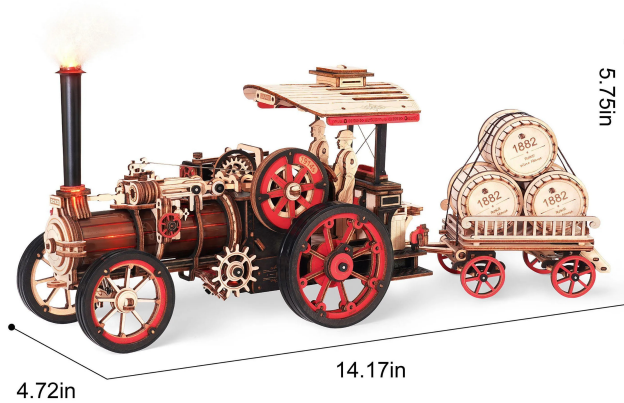

## LKA01 - Steam locomotive

from **46,42 EUR**

Item no.: 391847  
 shipping weight: 0.70 kg  
 Manufacturer: ROKR

### Product Description

The age of steam is back with this classic 3D wooden puzzle from ROKR. This steam engine is sure to revolutionise your hobby! ROKR Steam Engine Mechanical 3D Wooden Puzzle LKA01. The development of the steam engine has driven the rapid rise of industrialisation, trade and global connectivity. It was invented in an age to which we owe most of the conveniences and advances in mechanisation that we have today. Celebrate this era of increasing productivity with the ROKR steam locomotive (AMKA1). This version of the classic steam locomotive has a 3-speed control system with the option of driving forwards or backwards. It is equipped with a folding sunshade, a flame-like light, a rotating steering wheel and silicone wheels with flywheels. With the 4-wheel trailer, you can transport your booty anywhere. With its influence on technology and society, the steam engine is a true marvel to behold. Be innovative. Be creative. Become the proud owner of the ROKR steam engine (AMKA1) today. - Number of pieces: 469- Difficulty level: ??????- Assembly time: approx. 7h- Age: 14+- Package size: 317\*233\*57.5mm- Assembly size: 360\*120\*146mm\*Notes: Due to customs regulations, wax may not be included in the package. Wax: You can use ordinary candles, crayons, beeswax, etc.