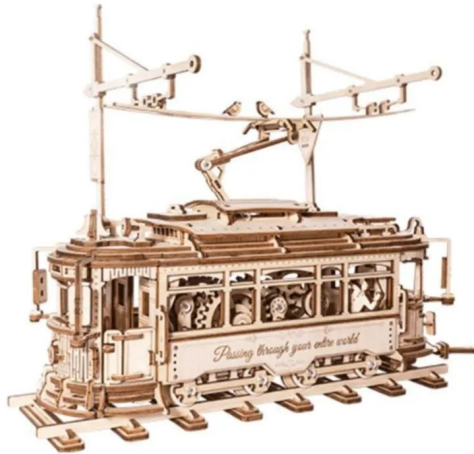

Item no.: 391846

LK801 - Tram car

from **43,56 EUR**

Item no.: 391846
shipping weight: 0.70 kg
Manufacturer: ROKR

Product Description

Wind it up and let it drive forwards! Assemble the ROKR Classic City Tram and experience the magic of Europe's oldest tram running on the rails. ROKR Classic City Tramcar 3D wooden puzzle LK801. The first tram was built in the 19th century and quickly became an indispensable means of transport. Even today, modern trams improve the lives of people in various countries. This finely crafted, true-to-scale model depicts a classic tram and offers two ways to enjoy it. You can place it on the tram stop to display it on the table. You can also pull the spring lever up to 12 times and set the brake lever to the ON position to move it on a flat surface. As you play, you can immerse yourself in the charm of this old tram and imagine yourself travelling the streets of Lisbon. - Number of pieces: 374- Difficulty level: ??????- Assembly time: approx. 5h- Age: 14+- Package size: 317*233*60mm- Assembly size: 287*165*247mm