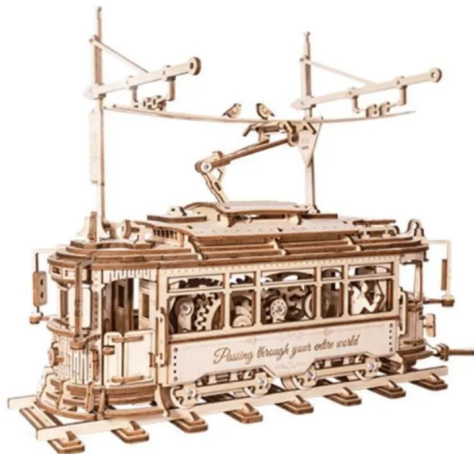

Item no.: 391846

LK801 - Tram car

from **35,34 EUR**

Item no.: 391846
shipping weight: 0.70 kg
Manufacturer: ROKR

Product Description

Wind it up and let it drive forwards! Assemble the ROKR Classic City Tram and experience the magic of Europe's oldest tram running on the rails. ROKR Classic City Tramcar 3D wooden puzzle LK801. The first tram was built in the 19th century and quickly became an indispensable means of transport. Even today, modern trams improve the lives of people in various countries. This finely crafted, true-to-scale model depicts a classic tram and offers two ways to enjoy it. You can place it on the tram stop to display it on the table. You can also pull the spring lever up to 12 times and set the brake lever to the ON position to move it on a flat surface. As you play, you can immerse yourself in the charm of this old tram and imagine yourself travelling the streets of Lisbon. - Number of pieces: 374- Difficulty level: ??????- Assembly time: approx. 5h- Age: 14+- Package size: 317*233*60mm- Assembly size: 287*165*247mm