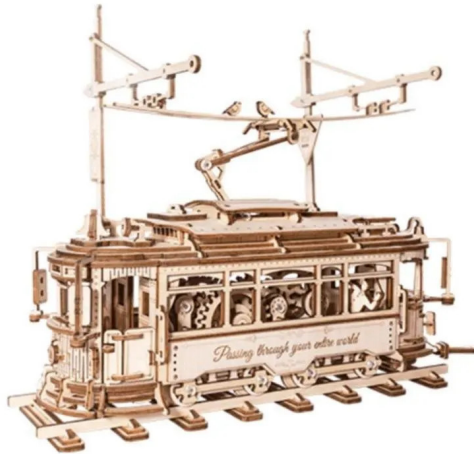

Item no.: 391846

LK801 - Tram car

from **35,34 EUR**

Item no.: 391846
shipping weight: 0.70 kg
Manufacturer: ROKR

Product Description

Wind it up and let it drive forwards! Assemble the ROKR Classic City Tram and experience the magic of Europe's oldest tram running on the rails. ROKR Classic City Tramcar 3D wooden puzzle LK801. The first tram was built in the 19th century and quickly became an indispensable means of transport. Even today, modern trams improve the lives of people in various countries. This finely crafted, true-to-scale model depicts a classic tram and offers two ways to enjoy it. You can place it on the tram stop to display it on the table. You can also pull the spring lever up to 12 times and set the brake lever to the ON position to move it on a flat surface. As you play, you can immerse yourself in the charm of this old tram and imagine yourself travelling the streets of Lisbon. - Number of pieces: 374- Difficulty level: ??????- Assembly time: approx. 5h- Age: 14+- Package size: 317*233*60mm- Assembly size: 287*165*247mm