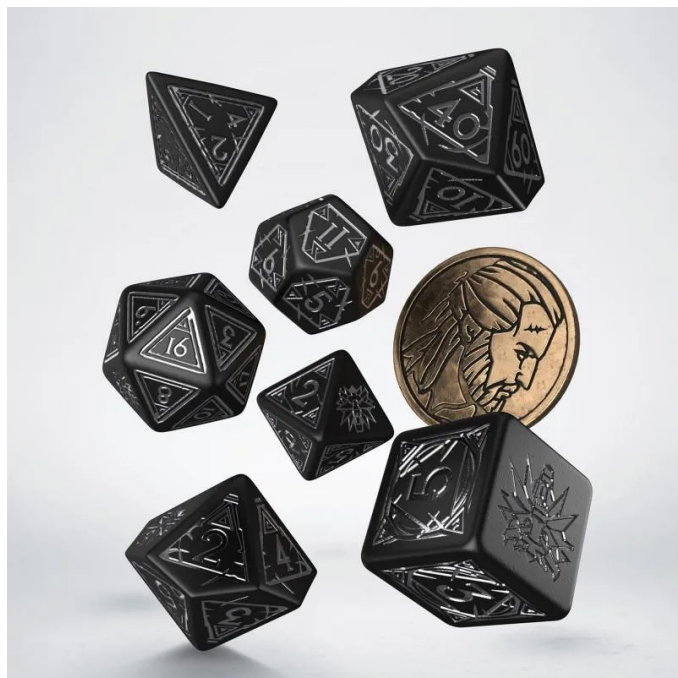

Item no.: 352914

SWGE04 - Witcher Dice Set: Geralt - The Silver Sword

from **23,28 EUR**

Item no.: 352914
 shipping weight: 0.10 kg
 Manufacturer: Q-Workshop

Product Description

Witcher Dice Set: Geralt - The Silver Sword

A blade for killing monsters. Inspired by The Witcher franchise, this dice set is dedicated to Geralt of Rivia — who wields a silver sword meant to slay certain monsters. The set contains 8 pieces; 7 polyhedral dice, and a metal coin with Geralt's depiction, acting as a D2. Each die is painted black with silver engravings. The highest value faces and coin reverse display the Wolf School symbol.

It is common knowledge that witchers, whose profession is to kill monsters, always carry two swords. One of them is made of steel, while the other of silver. Many monsters are impervious to the former but show great vulnerability to the latter, which makes the silver sword a very precious tool indeed for any professional monster slayer, including the famed Geralt of Rivia.

This is who this special dice set in a black and silver color theme is dedicated to, carrying a clear font of digits, witcher sign engravings, and the Wolf School symbol decorating the highest dice faces. The coin featured in the set also shows this symbol on the reverse, while the obverse is adorned by the side-profile of Geralt's grizzled face.