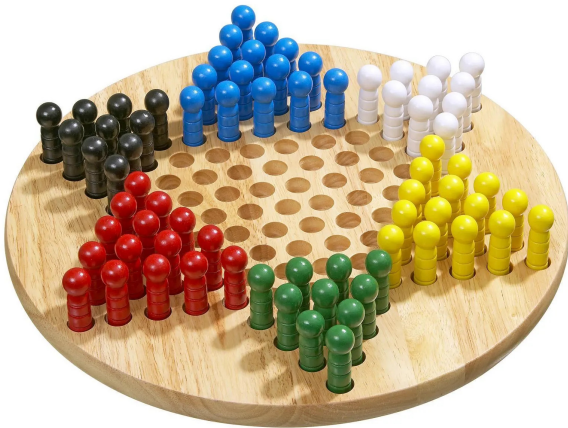

Item no.: SC-2406-1016-3641

Halma, large, 380 mm, board game, for 2-6 players, from 6 years old.

27,20 EUR

Item no.: SC-2406-1016-3641

shipping weight: 2.00 kg

Manufacturer: Philos GmbH & Co. KG

Product Description

Halma is a strategy game for 2 to 6 people. The aim is to be the first to move your own pieces to the opposite side. At the beginning of the game, the players choose their coloured pieces and place them in a star point of the playing field. On each turn, a piece can either be moved to an adjacent square, or it can jump over another piece or several pieces if there is an empty square behind it.

Attention! Not suitable for children under 3 years due to small parts that can be swallowed! Danger of suffocation.

- Age recommendation: from 6 years
- Number of players: 2 - 6
- Colour: Light brown
- Contents: Halma cones, wooden game board
- Material: Hevea wood
- Playing time: 10 min