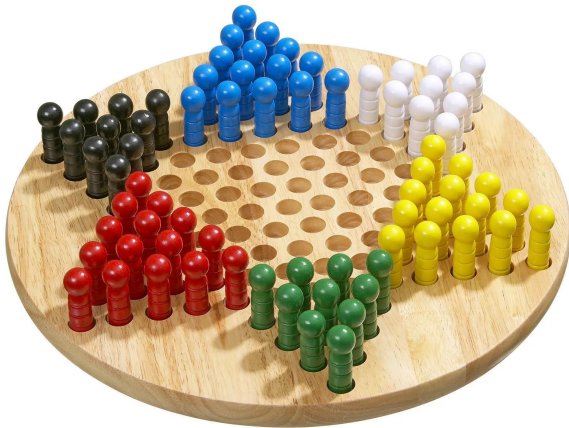

Item no.: SC-2406-1016-3641

Halma, large, 380 mm, board game, for 2-6 players, from 6 years old.

27,20 EUR

Item no.: SC-2406-1016-3641

shipping weight: 2.00 kg

Manufacturer: Philos GmbH & Co. KG

Product Description

Halma is a strategy game for 2 to 6 people. The aim is to be the first to move your own pieces to the opposite side. At the beginning of the game, the players choose their coloured pieces and place them in a star point of the playing field. On each turn, a piece can either be moved to an adjacent square, or it can jump over another piece or several pieces if there is an empty square behind it.

Attention! Not suitable for children under 3 years due to small parts that can be swallowed! Danger of suffocation.

- Age recommendation: from 6 years
- Number of players: 2 - 6
- Colour: Light brown
- Contents: Halma cones, wooden game board
- Material: Hevea wood
- Playing time: 10 min