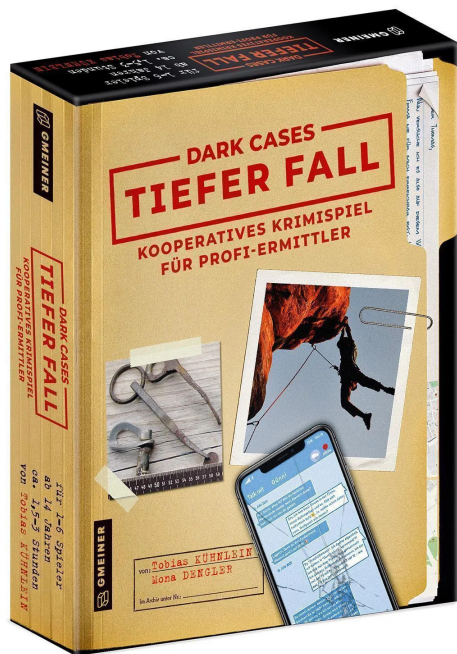

Item no.: 391099

581802 - Dark Cases - Deep fall

from **17,36 EUR**

Item no.: 391099
shipping weight: 0.40 kg
Manufacturer: gmeiner

Product Description

A mysterious incident has shaken the sleepy little town of Dennsberg. During a climbing tour on the Talbachhorn, Thomas Borgmann, managing director of the traditional soup manufacturer BORGMANN's, fell from a height of several metres and has been in hospital with life-threatening injuries ever since. While the local police authorities are still assuming it was a tragic accident, there are more and more signs that point in a completely different direction ... Now it's up to your criminal investigation skills! As a team of experienced investigators, you know exactly what to do: analyse the available documents, interrogation transcripts and witness statements, examine the evidence collected by the police, check the motives and alibis of the suspects. Research, discuss, combine - and solve this puzzling case together!-Author / Illustrator: Tobias Kühnlein, Mona Dengler / Lutz Eberle-Crime game with local colour - the first regional crime thriller as a game-Investigation in a realistic criminal case-Multimedia hunt for the culprit - analogue (letters, protocols, witness statements, crime scene photos, newspaper articles) and digital (emails, websites, social media)-Real investigative work (analysing clues, analysing clues, checking motives and alibis, solving puzzles)-Playable alone or in a team-Reusable game material-For fans of crime, puzzle and escape games as well as regional crime storiesNumber of players 1 - 6 peopleSuitable for 14 - 99 yearsPlaying time 90 - 180 minutesPackaging 30 x 210 x 170 mm