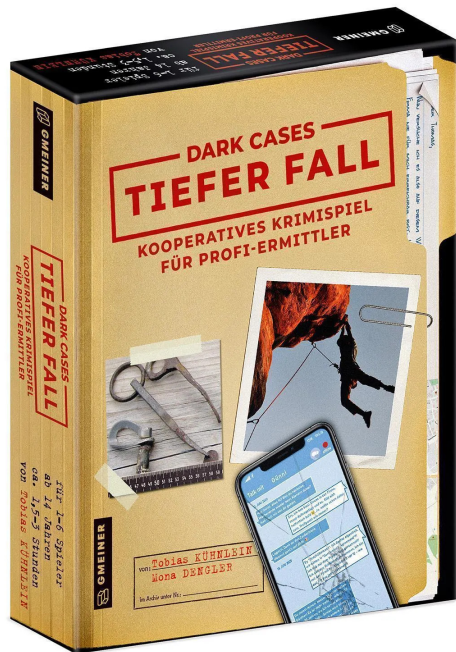

Item no.: 391099

581802 - Dark Cases - Deep fall

from **16,69 EUR**

Item no.: 391099
shipping weight: 0.40 kg
Manufacturer: gmeiner

Product Description

A mysterious incident has shaken the sleepy little town of Dennsberg. During a climbing tour on the Talbachhorn, Thomas Borgmann, managing director of the traditional soup manufacturer BORGMANN's, fell from a height of several metres and has been in hospital with life-threatening injuries ever since. While the local police authorities are still assuming it was a tragic accident, there are more and more signs that point in a completely different direction ... Now it's up to your criminal investigation skills! As a team of experienced investigators, you know exactly what to do: analyse the available documents, interrogation transcripts and witness statements, examine the evidence collected by the police, check the motives and alibis of the suspects. Research, discuss, combine - and solve this puzzling case together!-Author / Illustrator: Tobias Kühnlein, Mona Dengler / Lutz Eberle-Crime game with local colour - the first regional crime thriller as a game-Investigation in a realistic criminal case-Multimedia hunt for the culprit - analogue (letters, protocols, witness statements, crime scene photos, newspaper articles) and digital (emails, websites, social media)-Real investigative work (analysing clues, analysing clues, checking motives and alibis, solving puzzles)-Playable alone or in a team-Reusable game material-For fans of crime, puzzle and escape games as well as regional crime storiesNumber of players 1 - 6 peopleSuitable for 14 - 99 yearsPlaying time 90 - 180 minutesPackaging 30 x 210 x 170 mm