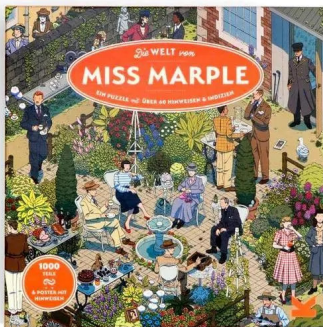

Item no.: 391008

443887 - The world of Miss Marple - jigsaw puzzle

from **14,86 EUR**

Item no.: 391008

shipping weight: 0.80 kg

Manufacturer: Laurence King Verlag

Product Description

The World of Miss Marple by Laurence King Can you help Miss Marple solve the latest crime in the picturesque village of St Mary Mead? Find all your favourite characters in this 1000 piece puzzle based on all of Agatha Christie's popular Miss Marple novels. - packaging 267 x 267 x 48 mm