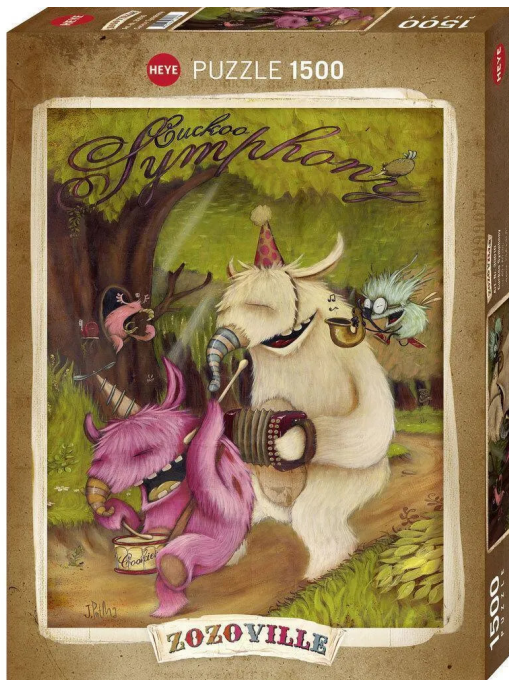

Item no.: 391018

300104 - Cuckoo Symphony

from **21,33 EUR**

Item no.: 391018
shipping weight: 0.70 kg
Manufacturer: Heye-Puzzles

Product Description

Drum it up and start singing! This exuberant party band really puts you in a good mood! It's not so easy to sit still at the puzzle table ...Packaging 370 x 270 x 54 mm