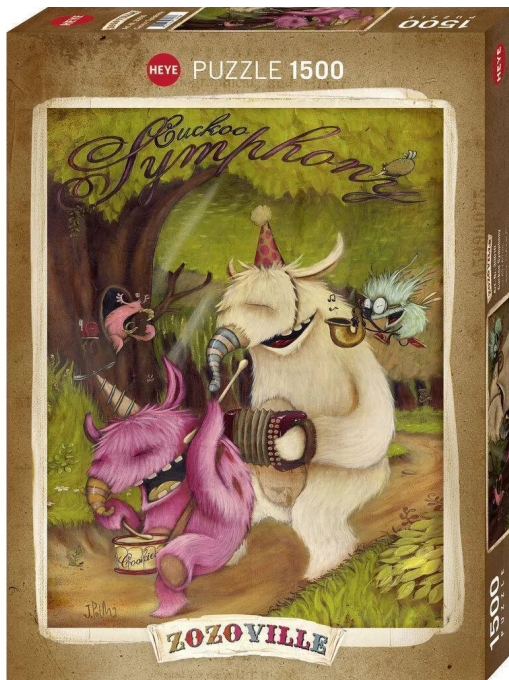

Item no.: 391018

## 300104 - Cuckoo Symphony

from **21,33 EUR**

Item no.: 391018  
shipping weight: 0.70 kg  
Manufacturer: Heye-Puzzles

### Product Description

Drum it up and start singing! This exuberant party band really puts you in a good mood! It's not so easy to sit still at the puzzle table ...Packaging 370 x 270 x 54 mm