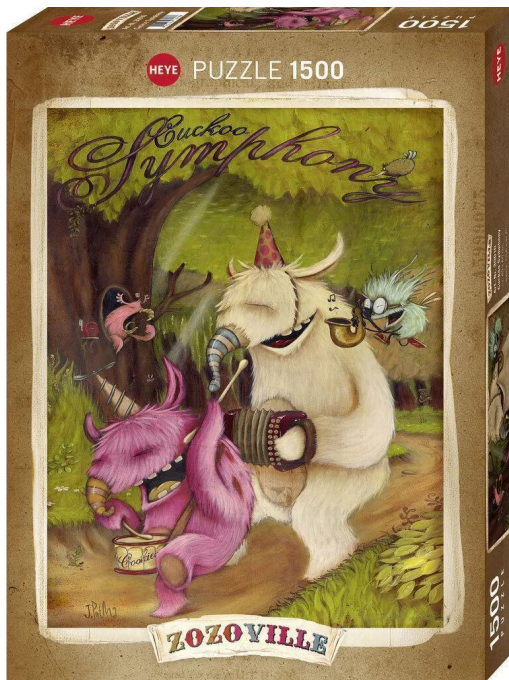

Item no.: 391018

300104 - Cuckoo Symphony

from **20,59 EUR**

Item no.: 391018
shipping weight: 0.70 kg
Manufacturer: Heye-Puzzles

Product Description

Drum it up and start singing! This exuberant party band really puts you in a good mood! It's not so easy to sit still at the puzzle table ...Packaging 370 x 270 x 54 mm