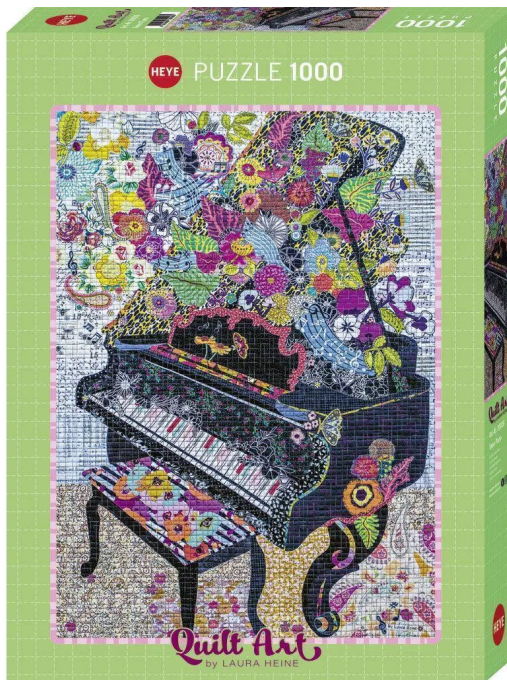

Item no.: 391197

## 300265 - Piano

from **12,95 EUR**

Item no.: 391197  
shipping weight: 1.10 kg  
Manufacturer: Heye-Puzzles

### Product Description

Laura Heine has already won many prizes with her elaborate quilt designs. And because they are so colourful and detailed, they also make excellent jigsaw puzzles! Packaging 370 x 270 x 54 mm