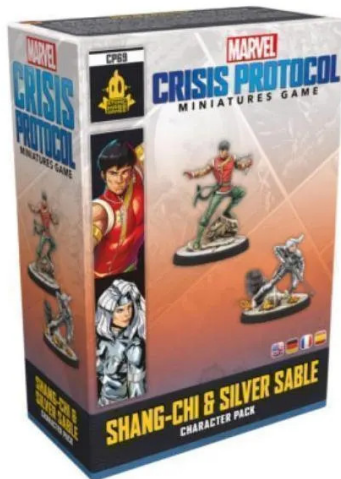

Item no.: 390673

## AMGD2115 - Marvel: Crisis Protocol - Shang-Chi & Silver Sable

from **29,28 EUR**

Item no.: 390673

shipping weight: 0.20 kg

Manufacturer: Atomic Mass Games

### Product Description

Marvel: Crisis Protocol Shang-Chi & Silver Sable "I'd like to put you on the payroll - of Silver Sable International!" - Silver Sable The Shang-Chi & Silver Sable character pack for the miniatures game Marvel: Crisis Protocol adds two playable characters to your character pool for your team. Trained in martial arts from an early age by his father, the well-protected Shang-Chi quickly became a living weapon. When he was sent out into the world on his first mission as an assassin, he learnt of his father's terrible crimes and turned his back on him. Silvija Sablinovas witnessed her mother being killed by assassins looking for her father - himself a notorious hunter of war criminals. She persuaded her father to train her, took the name Silver Sable after his death and founded Silver Sable International, a renowned mercenary group. Her skills in hunting down villains have taken her around the world, fulfilling a variety of missions in support of her team and her homeland. A base game of Marvel: Crisis Protocol is required to play. Game content: Shang-Chi miniature: 1 Silver Sable miniature: 1 Bases: 2 Value cards: 2 Team tactics cards: 6 Punch board: 1 Players: 2 Age: 14+ Minutes: 90+ Expansion Publisher: Atomic Mass Games Genre: Tabletop, Strategy game Category: Expert games Mechanism: Figure movement