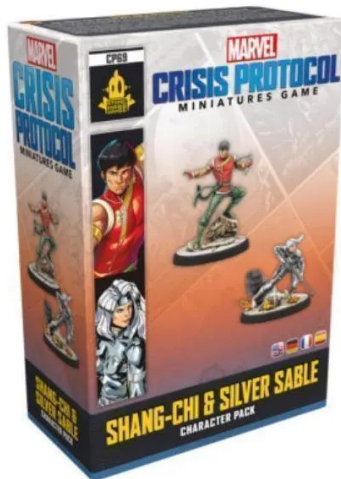

Item no.: 390673

AMGD2115 - Marvel: Crisis Protocol - Shang-Chi & Silver Sable

from **28,16 EUR**

Item no.: 390673

shipping weight: 0.20 kg

Manufacturer: Atomic Mass Games

Product Description

Marvel: Crisis Protocol Shang-Chi & Silver Sable "I'd like to put you on the payroll - of Silver Sable International!" - Silver Sable The Shang-Chi & Silver Sable character pack for the miniatures game Marvel: Crisis Protocol adds two playable characters to your character pool for your team. Trained in martial arts from an early age by his father, the well-protected Shang-Chi quickly became a living weapon. When he was sent out into the world on his first mission as an assassin, he learnt of his father's terrible crimes and turned his back on him. Silvija Sablinovas witnessed her mother being killed by assassins looking for her father - himself a notorious hunter of war criminals. She persuaded her father to train her, took the name Silver Sable after his death and founded Silver Sable International, a renowned mercenary group. Her skills in hunting down villains have taken her around the world, fulfilling a variety of missions in support of her team and her homeland. A base game of Marvel: Crisis Protocol is required to play. Game content: Shang-Chi miniature: 1 Silver Sable miniature: 1 Bases: 2 Value cards: 2 Team tactics cards: 6 Punch board: 1 Players: 2 Age: 14+ Minutes: 90+ Expansion Publisher: Atomic Mass Games Genre: Tabletop, Strategy game Category: Expert games Mechanism: Figure movement