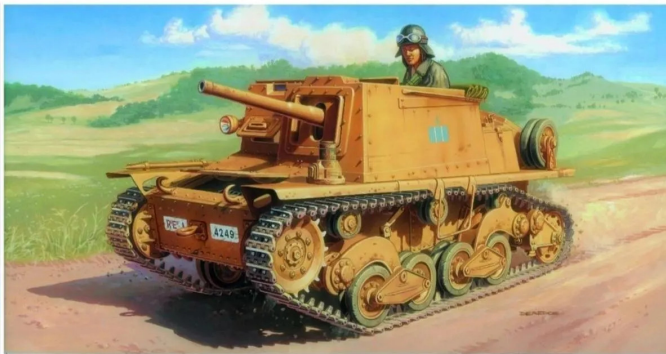

Item no.: 390408

510006477 - 1:35 Semovente L 40 4732

from **22,31 EUR**

Item no.: 390408
shipping weight: 0.40 kg
Manufacturer: ITALERI

Product Description

Product informationItem no.: 510006477Item no.: 1:35 Semovente L 40 47/32The L40 self-propelled gun was developed on the basis of the L6/40 light tank in order to provide the Royal Army's fast corps with an armoured vehicle that could provide the necessary artillery support and be used as a tank destroyer. Based on the design of the L6/40 tank, the turret was removed and the 47/32 Mod. 1935 anti-tank gun was installed in an open casemate, similar to the "M" series tanks. The self-propelled gun was characterised by its small size, the armoring with plates and rivets typical of Italian production and a crew of only two men. Although its performance was no longer sufficient to combat enemy armoured vehicles, it was used by the Royal Army in Libya, Tunisia and in the Italian campaign during the Second World War. After the armistice, some examples were used in the second line of the Wehrmacht and Luftwaffe ground forces. Caution! Not suitable for children under 3 years. Choking hazard due to small parts.