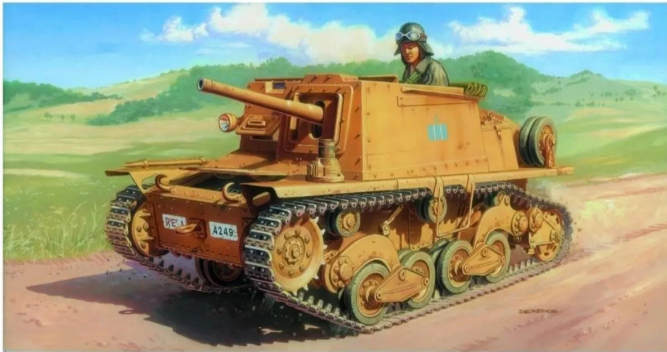

Item no.: 390408

510006477 - 1:35 Semovente L 40 4732

from **23,20 EUR**

Item no.: 390408
shipping weight: 0.40 kg
Manufacturer: ITALERI

Product Description

Product informationItem no.: 510006477Item no.: 1:35 Semovente L 40 47/32The L40 self-propelled gun was developed on the basis of the L6/40 light tank in order to provide the Royal Army's fast corps with an armoured vehicle that could provide the necessary artillery support and be used as a tank destroyer. Based on the design of the L6/40 tank, the turret was removed and the 47/32 Mod. 1935 anti-tank gun was installed in an open casemate, similar to the "M" series tanks. The self-propelled gun was characterised by its small size, the armoring with plates and rivets typical of Italian production and a crew of only two men. Although its performance was no longer sufficient to combat enemy armoured vehicles, it was used by the Royal Army in Libya, Tunisia and in the Italian campaign during the Second World War. After the armistice, some examples were used in the second line of the Wehrmacht and Luftwaffe ground forces. Caution! Not suitable for children under 3 years. Choking hazard due to small parts.