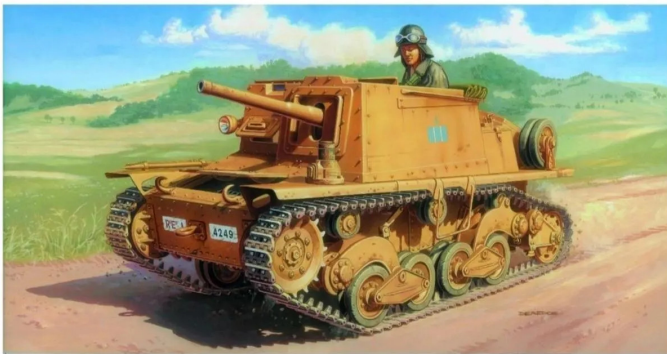

Item no.: 390408

510006477 - 1:35 Semovente L 40 4732

from **23,20 EUR**

Item no.: 390408
shipping weight: 0.40 kg
Manufacturer: ITALERI

Product Description

Product informationItem no.: 510006477Item no.: 1:35 Semovente L 40 47/32The L40 self-propelled gun was developed on the basis of the L6/40 light tank in order to provide the Royal Army's fast corps with an armoured vehicle that could provide the necessary artillery support and be used as a tank destroyer. Based on the design of the L6/40 tank, the turret was removed and the 47/32 Mod. 1935 anti-tank gun was installed in an open casemate, similar to the "M" series tanks. The self-propelled gun was characterised by its small size, the armoring with plates and rivets typical of Italian production and a crew of only two men. Although its performance was no longer sufficient to combat enemy armoured vehicles, it was used by the Royal Army in Libya, Tunisia and in the Italian campaign during the Second World War. After the armistice, some examples were used in the second line of the Wehrmacht and Luftwaffe ground forces. Caution! Not suitable for children under 3 years. Choking hazard due to small parts.