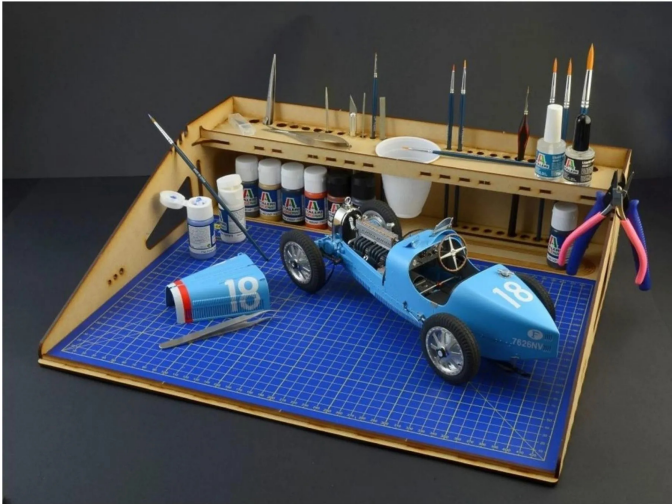

Item no.: 390447

510050833 - Model workstation MDF DIN A3

from **36,26 EUR**

Item no.: 390447
shipping weight: 0.80 kg
Manufacturer: ITALERI

Product Description

Model workstation MDF DIN A3 Item number: 510050833 Age recommendation: from 14 years