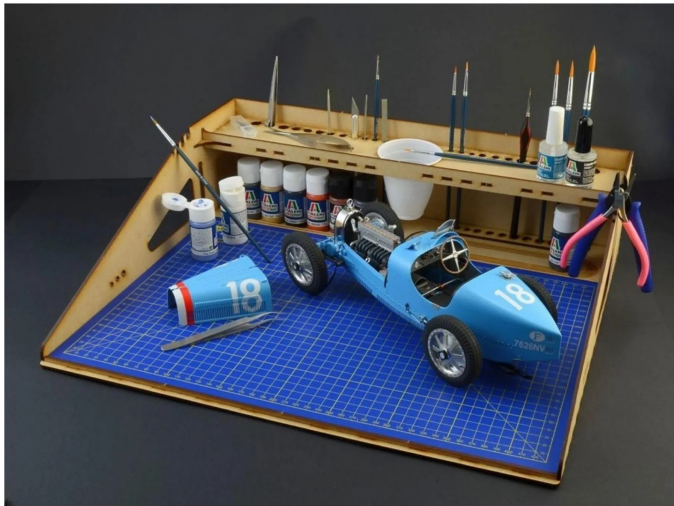

Item no.: 390447

510050833 - Model workstation MDF DIN A3

from **34,87 EUR**

Item no.: 390447
shipping weight: 0.80 kg
Manufacturer: ITALERI

Product Description

Model workstation MDF DIN A3 Item number: 510050833 Age recommendation: from 14 years