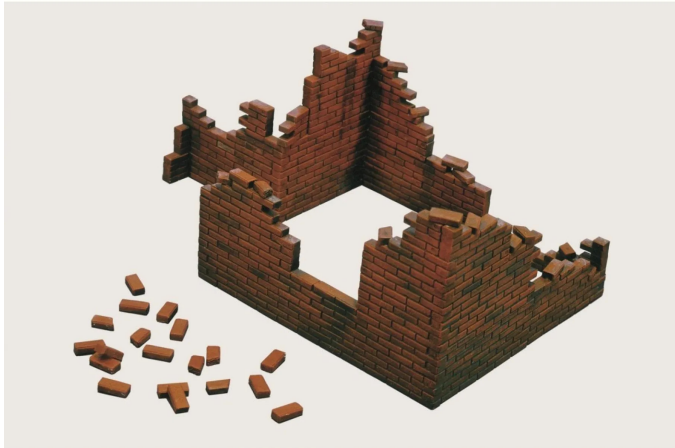

Item no.: 390277

510000405 - 1:35 Brick walls

from **6,88 EUR**

Item no.: 390277
shipping weight: 0.10 kg
Manufacturer: Carson

Product Description

The various reproductions of wall sections made of red brick are ideal for creating dioramas that took place on the various European fronts during the Second World War. Kit, instructions
Product details- Detailed model kit on a scale of 1:35.- The high-quality kit from Italeri must be assembled by the customer.- The independent assembly is accompanied by step-by-step or illustrated assembly instructions. The assembly instructions are of course included in the scope of delivery.- Based on the assembly instructions, the precisely fitting individual parts must be assembled. The parts can be painted according to your own ideas.- Tools, glue and paint are not included with the plastic kit. These must be purchased as an option.