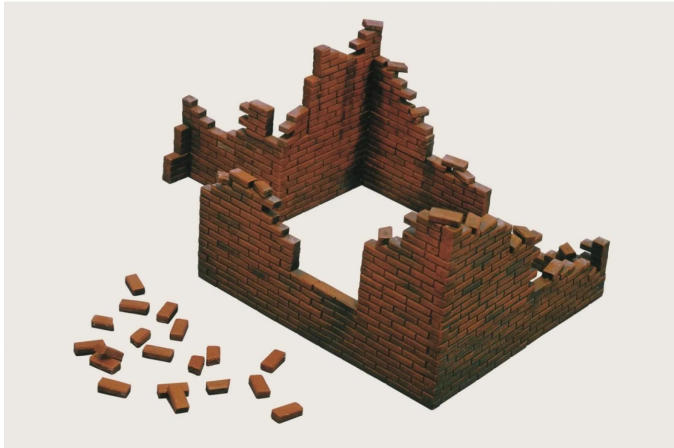

Item no.: 390277

510000405 - 1:35 Brick walls

from **6,62 EUR**

Item no.: 390277
shipping weight: 0.10 kg
Manufacturer: Carson

Product Description

The various reproductions of wall sections made of red brick are ideal for creating dioramas that took place on the various European fronts during the Second World War. Kit, instructions
Product details- Detailed model kit on a scale of 1:35.- The high-quality kit from Italeri must be assembled by the customer.- The independent assembly is accompanied by step-by-step or illustrated assembly instructions. The assembly instructions are of course included in the scope of delivery.- Based on the assembly instructions, the precisely fitting individual parts must be assembled. The parts can be painted according to your own ideas.- Tools, glue and paint are not included with the plastic kit. These must be purchased as an option.