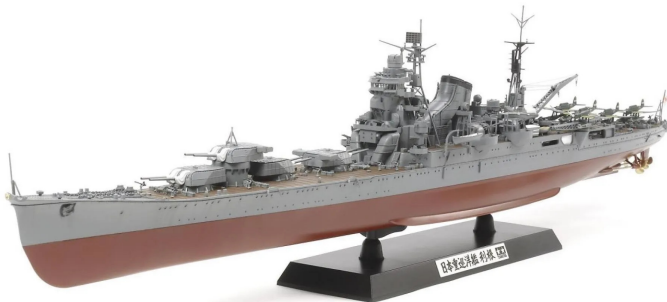

Item no.: 390632

## 300078024 - 1:350 JPN heavy cruiser Tone

from **138,56 EUR**

Item no.: 390632  
shipping weight: 0.50 kg  
Manufacturer: TAMIYA

### Product Description

Item no.: 300078024 Item no.: 1:350 Japanese heavy cruiser "Tone" The stand model is a replica of the Tone, which was commissioned in 1938 and was the lead ship of the class of the same name. The ship was powered by 4 turbines, which enabled the ship to reach a maximum speed of 35 knots. She was able to cover a range of 8,000 nautical miles while travelling at a cruising speed of 18 knots. The ship was involved in many important events around the Pacific. For example, the lead ship was also present at the Battle of Pearl Harbour. The TAMIYA model kit version impresses with its accuracy of fit and attention to detail. Kit model, scale 1:350, length 576 mm, width 71 mm, movable gun barrels, photo-etched parts, instructions, decals. Product details - Detailed model kit on a scale of 1:350 - The high-quality kit from TAMIYA must be assembled by the customer at. - The model is self-assembly with the aid of a self-assembly instruction manual. The self-assembly is accompanied by step-by-step and illustrated assembly instructions. The assembly instructions are of course included in the scope of delivery. - Based on the assembly instructions, the precisely fitting individual parts must be assembled. The parts can be painted according to own ideas. - Tools, glue and paint are not included with the plastic kit. These must be purchased optionally.