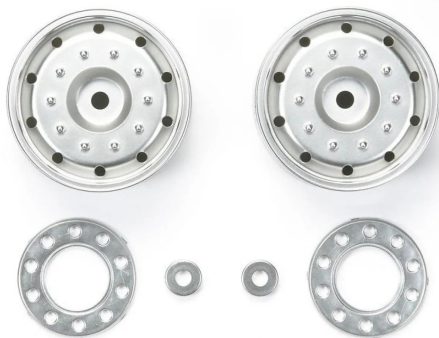

Item no.: 390501

300056519 - 1:14 Trailer rims (2) 30mm chrome matt

from **6,97 EUR**

Item no.: 390501
shipping weight: 0.10 kg
Manufacturer: TAMIYA

Product Description

Item no.: 300056519 Item description: 1:14 Semi-trailer rims (2) 30mm chrome matt The TAMIYA 30 mm semi-trailer rims in a matt chrome finish show the unpainted aluminium or steel rims that are often used. This set replaces the original Tamiya semi-trailers with hexagonal mountings and gives a true-to-the-original appearance. The rims are compatible with many 30 mm wide tyres. Each set contains a pair of rims. 2 sets of item number 300056519 and 1 set of item number 300056520 are required for the 3-axle refrigerated semi-trailer N° 300056319. 3 sets of item number 300056519 are required for the 40ft container semi-trailer N° 300056326. Set consisting of 2 rims with hexagonal mount
Caution! Not suitable for children under 14 years of age.