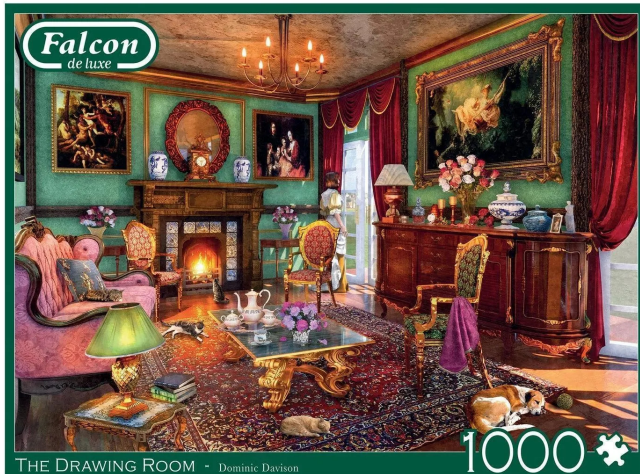

Item no.: 383669

11365 - The Drawing Room - 1000 parts

from 17,09 EUR

Item no.: 383669

shipping weight: 0.50 kg

Manufacturer: Jumbo Spiele GmbH

Product Description

The Drawing Room - 1000 pieces Falcon de luxe, because craftsmanship counts.... Our premium Falcon de luxe puzzle range was first introduced in the 1970s. Utilising the distinctive blue backing board and unique precision printing and cutting techniques, Falcon continually brings together beautifully crafted, high quality images on a variety of themes that puzzlers have cherished for decades. We are proud that Falcon de luxe stands for quality, tradition and unbeatable choice and is designed and manufactured with a passion for excellence. Product details- EAN: 8710126113653- Product dimensions: 37x27x7 cm- 12+ years- Material: cardboard- Made in: Netherlands Special features The Drawing Room - 1000 pieces- FALCON: A British brand with an extensive range and collection of popular themes- RELAXING EVENING: Puzzles are the ideal activity for screen-free time, they promote concentration and are relaxing- ENVIRONMENTALLY FRIENDLY: Made from environmentally friendly, recycled cardboard- CONTENTS: 1000 piece jigsaw puzzle