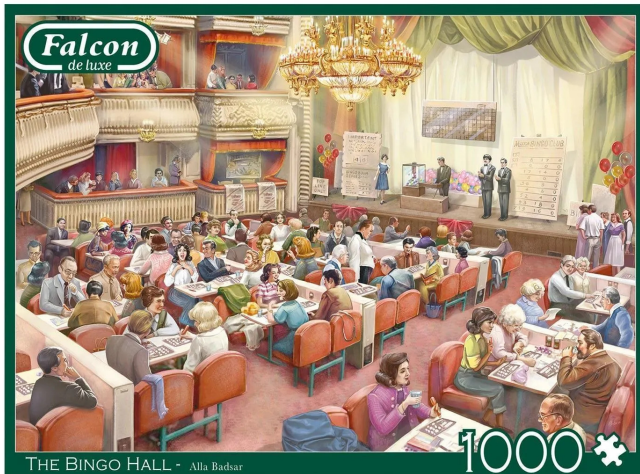

## 11316 - The Bingo Hall - 1000 parts

from **16,62 EUR**

Item no.: 383677

shipping weight: 0.30 kg

Manufacturer: Jumbo Spiele GmbH

### Product Description

The Bingo Hall - 1000 pieces Falcon de luxe, because craftsmanship counts.... Our premium Falcon de luxe puzzle range was first introduced in the 1970s. Utilising the distinctive blue backing board and unique precision printing and cutting techniques, Falcon continually brings together beautifully crafted, high quality images on a variety of themes that puzzlers have cherished for decades. We are proud that Falcon de luxe stands for quality, tradition and unbeatable choice and is designed and manufactured with a passion for excellence. Contents- 1 puzzle Product details- EAN: 8710126113165- 12+ years- Product dimensions: 37x27x7- Material: Cardboard- Made in: Netherlands Special features The Bingo Hall - 1000 pieces- FALCON: A British brand with an extensive range and a collection of popular themes- RELAXING EVENING: Puzzles are the ideal activity for screen-free time, it promotes concentration and is relaxing- ENVIRONMENTALLY FRIENDLY: Made from environmentally friendly, recycled cardboard- CONTENTS: 1000 piece jigsaw puzzle