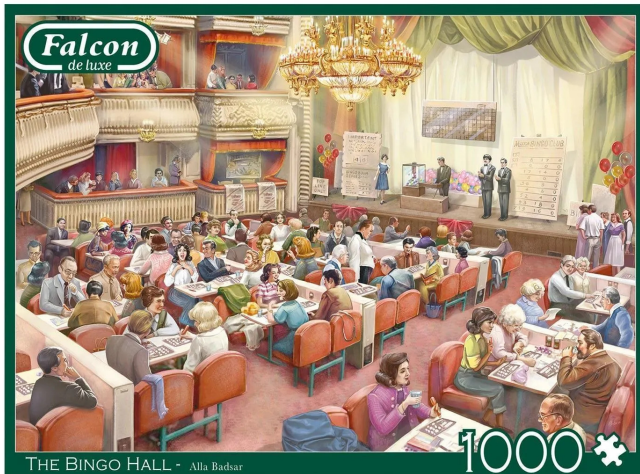

Item no.: 383677

11316 - The Bingo Hall - 1000 parts

from **16,62 EUR**

Item no.: 383677

shipping weight: 0.30 kg

Manufacturer: Jumbo Spiele GmbH

Product Description

The Bingo Hall - 1000 pieces Falcon de luxe, because craftsmanship counts.... Our premium Falcon de luxe puzzle range was first introduced in the 1970s. Utilising the distinctive blue backing board and unique precision printing and cutting techniques, Falcon continually brings together beautifully crafted, high quality images on a variety of themes that puzzlers have cherished for decades. We are proud that Falcon de luxe stands for quality, tradition and unbeatable choice and is designed and manufactured with a passion for excellence. Contents- 1 puzzle Product details- EAN: 8710126113165- 12+ years- Product dimensions: 37x27x7- Material: Cardboard- Made in: Netherlands Special features The Bingo Hall - 1000 pieces- FALCON: A British brand with an extensive range and a collection of popular themes- RELAXING EVENING: Puzzles are the ideal activity for screen-free time, it promotes concentration and is relaxing- ENVIRONMENTALLY FRIENDLY: Made from environmentally friendly, recycled cardboard- CONTENTS: 1000 piece jigsaw puzzle

Specifications

Scan this QR code to
view the product
All details, up-to-date
prices and availability