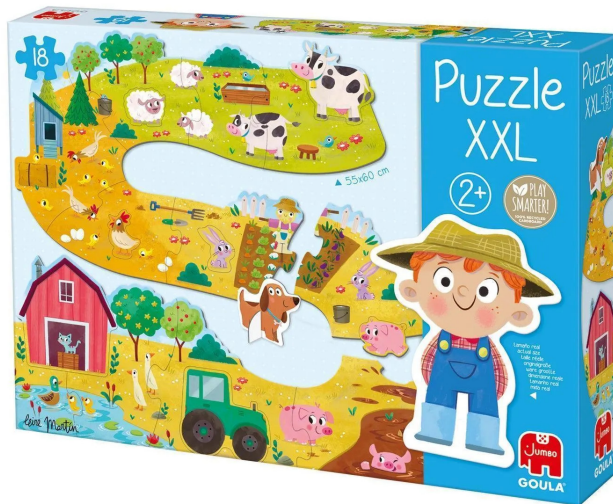

Item no.: 383449

53176 - GOULA XXL farm puzzle

from **10,35 EUR**

Item no.: 383449

shipping weight: 0.20 kg

Manufacturer: Jumbo Spiele GmbH

Product Description

GOULA XXL puzzle farm 18-piece cardboard puzzle in XXL format. Featuring a fun scene of a farm, it includes two characters with a stand that they can play with once assembled. 2+ years Contents 18 large pieces of cardboard. 2 cardboard figures Product details EAN: 8410446531761 Made in: Spain