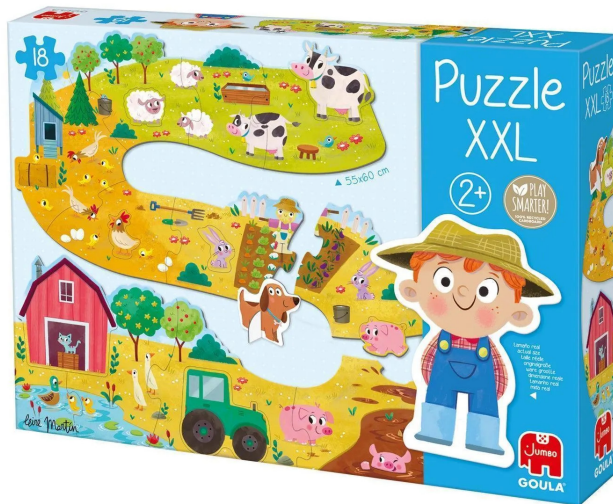

Item no.: 383449

## 53176 - GOULA XXL farm puzzle

from 7,46 EUR

Item no.: 383449

shipping weight: 0.20 kg

Manufacturer: Jumbo Spiele GmbH

### Product Description

GOULA XXL puzzle farm 18-piece cardboard puzzle in XXL format. Featuring a fun scene of a farm, it includes two characters with a stand that they can play with once assembled. 2+ years Contents 18 large pieces of cardboard. 2 cardboard figures Product details EAN: 8410446531761 Made in: Spain