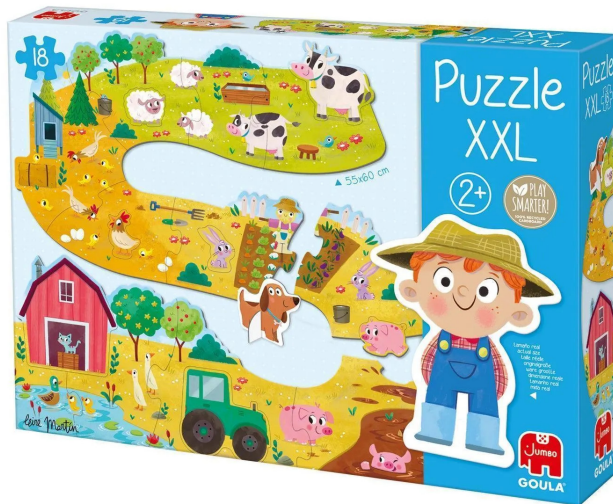

Item no.: 383449

53176 - GOULA XXL farm puzzle

from **10,01 EUR**

Item no.: 383449

shipping weight: 0.20 kg

Manufacturer: Jumbo Spiele GmbH

Product Description

GOULA XXL puzzle farm 18-piece cardboard puzzle in XXL format. Featuring a fun scene of a farm, it includes two characters with a stand that they can play with once assembled. 2+ years Contents 18 large pieces of cardboard. 2 cardboard figures Product details EAN: 8410446531761 Made in: Spain