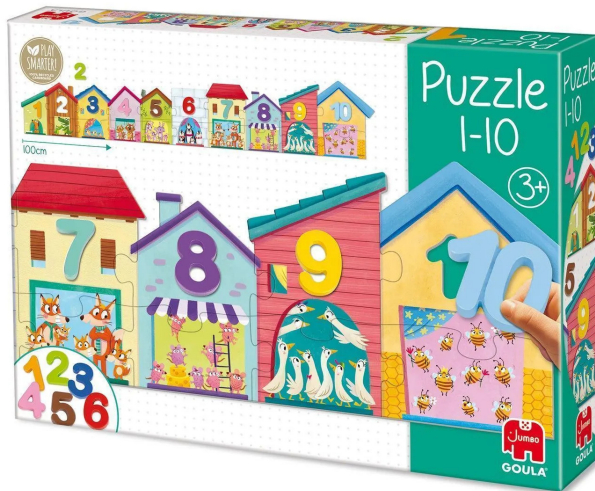

Item no.: 383444

## 55260 - GOULA 1-10 jigsaw puzzle

from **13,38 EUR**

Item no.: 383444

shipping weight: 0.30 kg

Manufacturer: Jumbo Spiele GmbH

### Product Description

GOULA 1-10 Puzzle Puzzle made of 20 giant cardboard pieces with illustrations of different houses with animals in them and 10 wooden pieces with the numbers from 1 to 10. First you have to assemble the different houses and then count the animals that are in each of them, and then you can place the numbers in the appropriate place to learn to count from 1 to 10 with the wooden pieces. Children can be guided by the silhouette of the number on the puzzle or by the animals depicted in the houses 3+ years Contents 20 pieces of cardboard . 10 pieces of wood Product details EAN: 8410446552605 Product dimensions: 30.2x22.3x5.3 Material: Cardboard, wood Made in: China