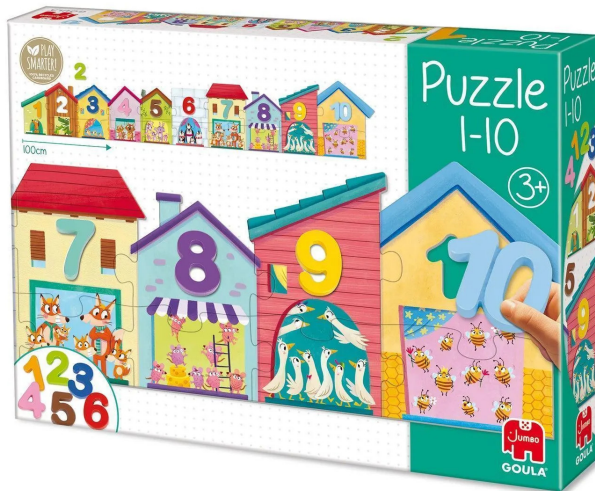

Item no.: 383444

55260 - GOULA 1-10 jigsaw puzzle

from 17,77 EUR

Item no.: 383444

shipping weight: 0.30 kg

Manufacturer: Jumbo Spiele GmbH

Product Description

GOULA 1-10 Puzzle Puzzle made of 20 giant cardboard pieces with illustrations of different houses with animals in them and 10 wooden pieces with the numbers from 1 to 10. First you have to assemble the different houses and then count the animals that are in each of them, and then you can place the numbers in the appropriate place to learn to count from 1 to 10 with the wooden pieces. Children can be guided by the silhouette of the number on the puzzle or by the animals depicted in the houses 3+ years Contents 20 pieces of cardboard . 10 pieces of wood Product details EAN: 8410446552605 Product dimensions: 30.2x22.3x5.3 Material: Cardboard, wood Made in: China