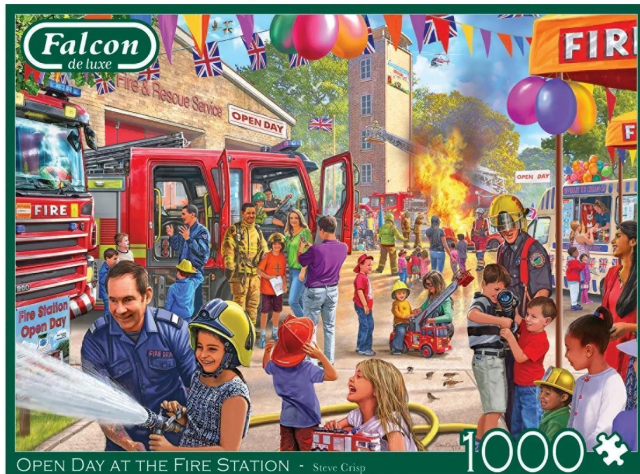

Item no.: 383690

11351 - Open Day at the Fire Station - 1000 parts

from **16,62 EUR**

Item no.: 383690

shipping weight: 0.80 kg

Manufacturer: Jumbo Spiele GmbH

Product Description

Open Day at the Fire Station - 1000 pieces Falcon de luxe, because craftsmanship counts.... Our premium Falcon de luxe puzzle range was first introduced in the 1970s. Utilising the distinctive blue backing board and unique precision printing and cutting techniques, Falcon continually brings together beautifully crafted, high quality images on a variety of themes that puzzlers have cherished for decades. We are proud that Falcon de luxe stands for quality, tradition and unbeatable choice and is designed and manufactured with a passion for excellence. Contents- 1 puzzle Product details- EAN: 8710126113516- Product dimensions: 37x27x7- 12+ years- Material: Cardboard- Made in: Netherlands Features Open Day at the Fire Station - 1000 pieces- FALCON: A British brand with an extensive range and collection of popular themes- RELAXING EVENING: Puzzles are the ideal activity for screen-free time, it promotes concentration and is relaxing- ENVIRONMENTALLY FRIENDLY: Made from environmentally friendly, recycled cardboard- CONTENTS: Puzzle with 1000 pieces