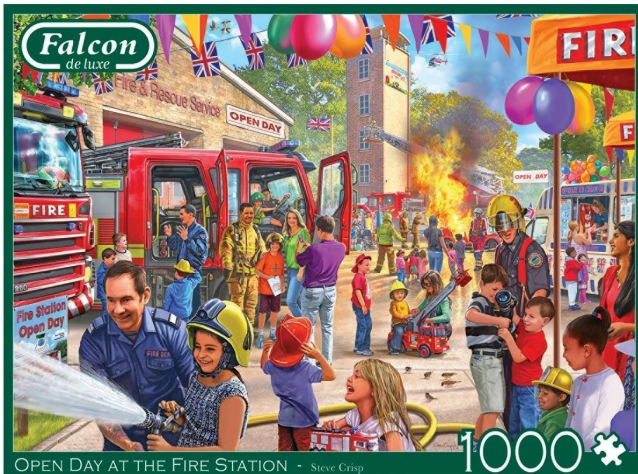

Item no.: 383690

11351 - Open Day at the Fire Station - 1000 parts

from **17,09 EUR**

Item no.: 383690

shipping weight: 0.80 kg

Manufacturer: Jumbo Spiele GmbH

Product Description

Open Day at the Fire Station - 1000 pieces Falcon de luxe, because craftsmanship counts.... Our premium Falcon de luxe puzzle range was first introduced in the 1970s. Utilising the distinctive blue backing board and unique precision printing and cutting techniques, Falcon continually brings together beautifully crafted, high quality images on a variety of themes that puzzlers have cherished for decades. We are proud that Falcon de luxe stands for quality, tradition and unbeatable choice and is designed and manufactured with a passion for excellence. Contents- 1 puzzle Product details- EAN: 8710126113516- Product dimensions: 37x27x7- 12+ years- Material: Cardboard- Made in: Netherlands Features Open Day at the Fire Station - 1000 pieces- FALCON: A British brand with an extensive range and collection of popular themes- RELAXING EVENING: Puzzles are the ideal activity for screen-free time, it promotes concentration and is relaxing- ENVIRONMENTALLY FRIENDLY: Made from environmentally friendly, recycled cardboard- CONTENTS: Puzzle with 1000 pieces