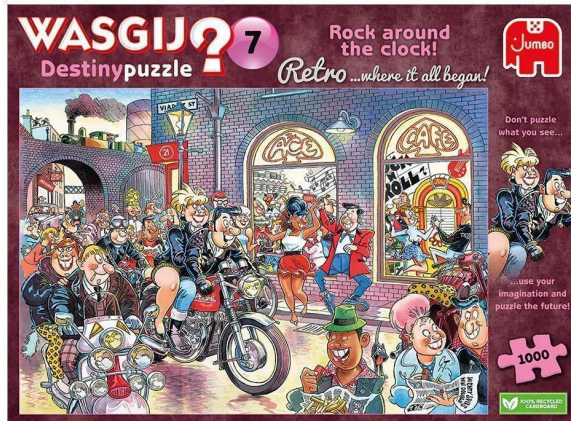

Item no.: 383660

1110100017 - Wasgij Retro Destiny 7 - Rock around the Clock! 1000 parts

from 16,62 EUR

Item no.: 383660
 shipping weight: 0.80 kg
 Manufacturer: Jumbo Spiele GmbH

Product Description

This picture is still from rock 'n' roll times gone by... but what does the future hold for this generation? Will it be rock 'n' roll or rock 'n' wheelchair? Imagine what might have changed over the years - because that's exactly what you have to puzzle! Note: - Puzzle with 1000 pieces for adults - Don't puzzle the picture out of the box, but use your imagination to put together the solution of Wasgij! - The puzzle has a size of 68 x 49cm These Wasgij puzzles from Jumbo have been specially developed for adults. Unlike other puzzles, Wasgij does not replicate a picture from the box, but you have to use your own imagination to complete the puzzle board! There are three different concepts: Original, Mystery and Destiny. In Wasgij Original, you have to use the clues and your imagination to work out what one of the people in the scene depicted on the box is looking at. 12+ years Contents 1 puzzle, 1 hints flyer Product details EAN: 8710126000175 Product dimensions: 37x27x7 Material: - Cardboard Made in: Netherlands