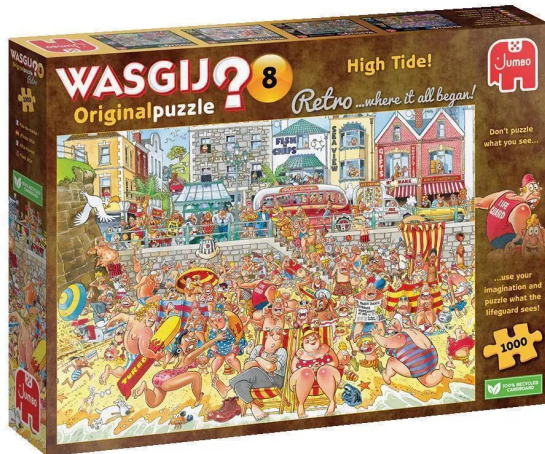

Item no.: 383662

1110100328 - Wasgij Retro Original 8 - High Tide! 1000 parts

from **16,62 EUR**

Item no.: 383662
 shipping weight: 0.80 kg
 Manufacturer: Jumbo Spiele GmbH

Product Description

Thanks to the fresh air, sunshine and the sound of the sea, the beach is a wonderful place to relax! Or isn't it actually the calm before the storm? Imagine you are the lifeguard. What he sees is the scene that you have to puzzle. Features: - 1000 piece puzzle for adults - Don't puzzle the picture out of the box, but use your imagination to put together the solution to Wasgij! - The puzzle you put together measures 68 x 49cm About Wasgij These Wasgij puzzles from Jumbo have been specially developed for adults. Unlike other jigsaw puzzles, Wasgij does not replicate a picture from the box, but you have to use your own imagination to complete the puzzle board! There are three different concepts: Original, Mystery and Destiny. In Wasgij Original, you have to use the clues and your imagination to work out what one of the people in the scene depicted on the box is looking at. 12+ years Contents 1 puzzle Product details EAN: 8710126018507 Product dimensions Material: - Cardboard Made in: Netherlands