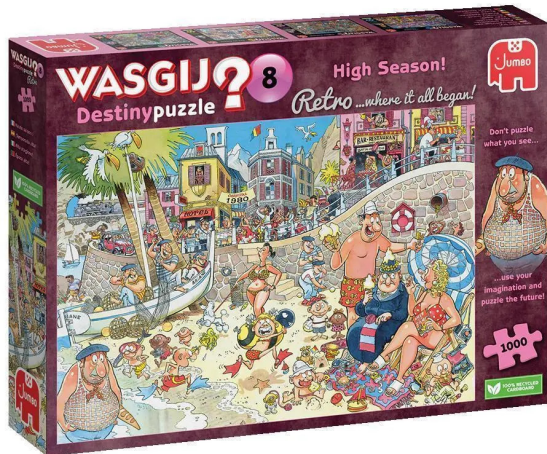

Item no.: 383663

## 1110100329 - Wasgij Retro Destiny 8 - High Season! 1000 parts

from **16,62 EUR**

Item no.: 383663  
 shipping weight: 0.60 kg  
 Manufacturer: Jumbo Spiele GmbH

### Product Description

Use your imagination and curiosity to find out what happens in the future on the Wasgij Destiny Puzzle. Only the puzzle contains the answer. Now take a look at the idyllic beach life from the 80s. Time often brings many changes - will beach life be as relaxed in modern times? Imagine what might have changed over the years - because that's exactly what you'll have to puzzle! Features:- 1000 piece puzzle for adults- Don't puzzle the picture out of the box, but use your imagination to put together the solution to Wasgij!- The laid puzzle measures 68 x 49cm About WasgijThese Wasgij puzzles from Jumbo have been specially developed for adults. Unlike other jigsaw puzzles, Wasgij does not replicate a picture from the box, but you have to use your own imagination to complete the puzzle board! There are three different concepts: Original, Mystery and Destiny. In Wasgij Original, you have to use the clues and your imagination to work out what one of the people in the scene depicted on the box is looking at. 12+ years Contents 1 puzzle Product details EAN: 8710126018514 Product dimensions: Material: - Cardboard Made in: Netherlands