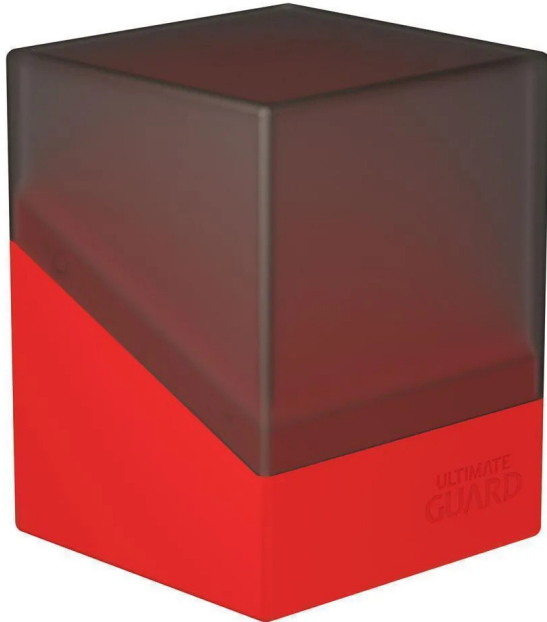

Item no.: 358177

Ultimate Guard Boulder Deck Case 100+ SYNERGY Black/Red

7,73 EUR

Item no.: 358177
shipping weight: 0.20 kg
Manufacturer: Ultimate Guard

Product Description

If you live your life by the principle "work hard, play hard", then the red/black Ultimate Guard Boulder 100+ SYNERGY is just right for you. Have fun! Eat, drink and enjoy life, but be warned: this boulder might confront you with your demons.

- Designed to hold up to 100 (double-sleeved) or 120 (single-sleeved) standard-size cards in Ultimate Guard sleeves
- Durable and sturdy box
- Soft touch surface
- Designed to fit other Ultimate Guard products: Superhive 550+, Arkhive 400+, Flip'n'Tray 100+, Twin Flip'n'Tray 200+
- Secure closure

- Approx. dimensions: 76 x 75 x 98.5 mm
- Internal dimensions approx.: 68.5 x 67.5 x 93 mm

Specifications

**Scan this QR code to
view the product**

All details, up-to-date
prices and availability