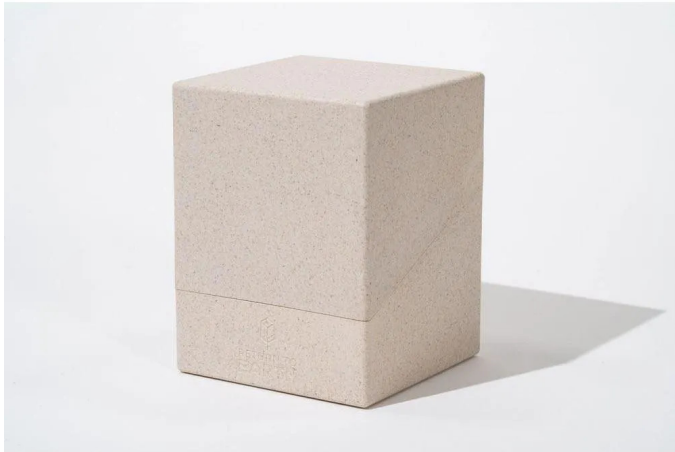

Item no.: 358121

## Return To Earth Boulder Deck Case 100+ Standard Size Natural

from **6,80 EUR**

Item no.: 358121  
shipping weight: 0.10 kg  
Manufacturer: Ultimate Guard

The handy and sturdy RTE Boulder 100+ is developed and manufactured in Germany, consists of 97% renewable raw materials and comes with FSC-certified grass paper packaging.

The card box is recyclable and holds up to 100 (double-sleeved) or 120 (single-sleeved) cards in Ultimate Guard sleeves.

By purchasing this product you are directly supporting global reforestation. Visit [returnto.earth](https://returnto.earth) to learn more about Ultimate Guard's approach to protecting the planet.

- Designed to hold up to 100 (double-sleeved) or 120 (single-sleeved) standard size cards in Ultimate Guard sleeves
- Durable and sturdy box
- Secure closure
- Made from 97% renewable raw materials
- Designed to fit other Ultimate Guard products: Superhive 550+, Arkhive 400+, Flip'n'Tray 100+, Twin Flip'n'Tray 200+
- Approx. dimensions: 76 x 75 x 98.5 mm
- Internal dimensions approx.: 69.1 x 68.1 x 92.8 mm