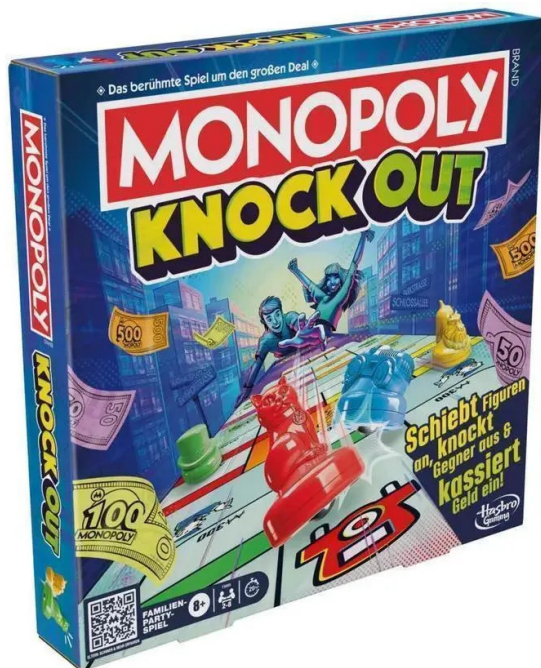

Item no.: 386769

HASD1032 - Monopoly Knockout

22,61 EUR

Item no.: 386769
shipping weight: 0.80 kg
Manufacturer: Hasbro Gaming

Product Description

DESCRIPTION Monopoly Knockout is entertaining and active fun for families. The aim is to slide pieces across the game board to collect money. It's time to get off the couch and compete against other players in a showdown of the game pieces. The game is played in rounds and players take it in turns to push their pieces to slide them across the game board, which is more than 90 cm long. Who will manage to land on a plot of land? At the end of each round, you collect (or pay) money - depending on where your pieces have landed. Only those who aim accurately and push their pieces skilfully can land them on the best plots of land and push other players into prison - or even knock them off the board altogether! Whoever has the most money at the end of the game wins! Are you looking for a family party game for children and adults or a game for a family evening? This slightly strategic game would be a good choice. The titles HASBRO GAMING and MONOPOLY as well as the corresponding logos, the design of the game board, the four corner squares, the name and figure of MR. MONOPOLY as well as all elements of the game board and the game pieces are registered trademarks of Hasbro for the MONOPOLY social game including game equipment. -ACTIVE FAMILY PARTY GAME: Monopoly Knockout is all about sliding the game pieces across the game board, knocking out opponents and collecting money! Everything fans love about Monopoly is brought to life in an active party game. -IN CA. 20 MINUTES TO PLAY: This entertaining shuffleboard-style game is easy to learn and is played over rounds. It puts players' exciting actions, skill and strategy to the test - THE GAME PLAN IS OVER 90 CM LONG: Players glide their pieces across the long game board, which features popular Monopoly properties and squares such as the event and railway station - TARGET, SLIDE, COLLIDE & COLLECT: Target properties and push other players into prison, onto the control square or off the board altogether. Whoever collects the most money wins! Contains 16 sliding game pieces in 4 colours - PLAY IN TEAMS OR ALONE: This exciting Monopoly board game is suitable for 2 to 8 players and is a great group game for parties, holidays and family game nights. The included QR code leads to a demo video - ENTERTAINING FAMILY GIFT: This party board game for children and adults is a great gift for families and fans of Monopoly board games, indoor shuffleboard games and fun party games. Details - ages 8 and up - for 2 to 8 players - includes game board, 16 sliding plastic game pieces (4 red, 4 yellow, 4 green and 4 blue), 1 prison card, 1 overview card, 4 round markers (1 red, 1 yellow, 1 green and 1 blue), 1 set of game money and game instructions

Specifications

Scan this QR code to
view the product
All details, up-to-date
prices and availability