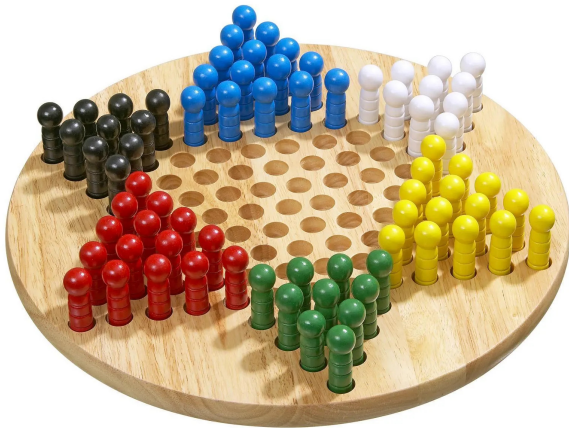

Item no.: SC-2404-2915-2737

**Halma, large, 380 mm, board game, for 2-6 players, from 6 years old.**

**27,20 EUR**

Item no.: SC-2404-2915-2737

shipping weight: 2.00 kg

Manufacturer: Philos GmbH & Co. KG

## Product Description

Halma is a strategy game for 2 to 6 people. The aim is to be the first to move your own pieces to the opposite side. At the beginning of the game, the players choose their coloured pieces and place them in a star point of the playing field. On each turn, a piece can either be moved to an adjacent square, or it can jump over another piece or several pieces if there is an empty square behind it.

Attention! Not suitable for children under 3 years due to small parts that can be swallowed! Danger of suffocation.

- Age recommendation: from 6 years
- Number of players: 2 - 6
- Colour: Light brown
- Contents: Halma cones, wooden game board
- Material: Hevea wood
- Playing time: 10 min