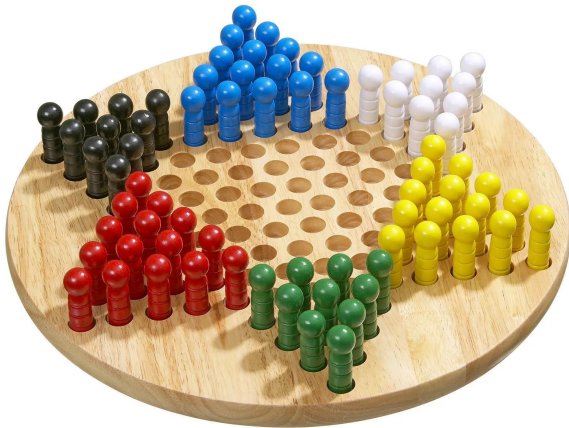

Item no.: SC-2404-2915-2737

Halma, large, 380 mm, board game, for 2-6 players, from 6 years old.

27,20 EUR

Item no.: SC-2404-2915-2737

shipping weight: 2.00 kg

Manufacturer: Philos GmbH & Co. KG

Product Description

Halma is a strategy game for 2 to 6 people. The aim is to be the first to move your own pieces to the opposite side. At the beginning of the game, the players choose their coloured pieces and place them in a star point of the playing field. On each turn, a piece can either be moved to an adjacent square, or it can jump over another piece or several pieces if there is an empty square behind it.

Attention! Not suitable for children under 3 years due to small parts that can be swallowed! Danger of suffocation.

- Age recommendation: from 6 years
- Number of players: 2 - 6
- Colour: Light brown
- Contents: Halma cones, wooden game board
- Material: Hevea wood
- Playing time: 10 min