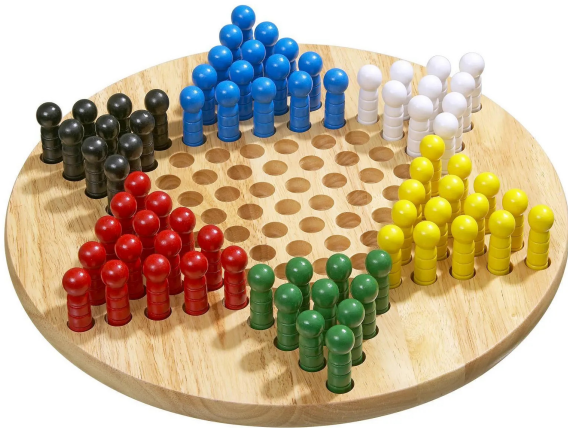

Item no.: SC-2404-2915-2737

Halma, large, 380 mm, board game, for 2-6 players, from 6 years old.

27,20 EUR

Item no.: SC-2404-2915-2737

shipping weight: 2.00 kg

Manufacturer: Philos GmbH & Co. KG

Product Description

Halma is a strategy game for 2 to 6 people. The aim is to be the first to move your own pieces to the opposite side. At the beginning of the game, the players choose their coloured pieces and place them in a star point of the playing field. On each turn, a piece can either be moved to an adjacent square, or it can jump over another piece or several pieces if there is an empty square behind it.

Attention! Not suitable for children under 3 years due to small parts that can be swallowed! Danger of suffocation.

- Age recommendation: from 6 years
- Number of players: 2 - 6
- Colour: Light brown
- Contents: Halma cones, wooden game board
- Material: Hevea wood
- Playing time: 10 min