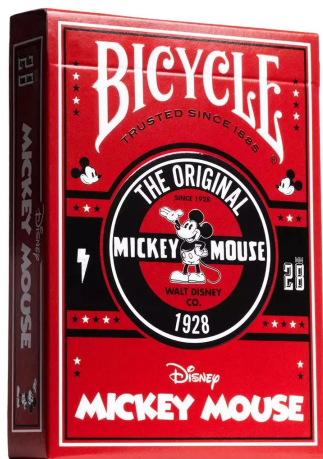

Item no.: 383809

Bicycle® Disney - Classic Mickey

from **5,91 EUR**

Item no.: 383809
 shipping weight: 0.30 kg
 Manufacturer: Bicycle

© Disney

Product Description

Add a touch of elegance and nostalgia to your card game with the Bicycle Disney Mickey Mouse Black and Gold Deck. These beautiful playing cards are designed with intricate gold foil that adds a luxurious touch to each individual deck. Find the golden Mickey Mouse. The striking design features the classic Mickey Mouse in the centre of the deck, surrounded by a golden aura. But that's not all - every card in the deck also features the iconic silhouette of Mickey Mouse, just waiting to be discovered. The Bicycle Disney Mickey Mouse Black and Gold Deck combines fun with style. The high-quality workmanship and unique design make this pack of cards an absolute eye-catcher at any game night. The advantages and unique selling points of this product are obvious: The elegant black and gold design makes every heart beat faster and immediately arouses desire. The elaborately designed cards create a special atmosphere when playing and bring the magic of the popular Disney character directly to the table. Let yourself be enchanted by the magic of Mickey Mouse and get the Black and Gold Deck now for unforgettable game evenings full of emotion!

Details- Colour: red and black- Design: Mickey Mouse Technical details- Unique Air-Cushion® finish for easy shuffling and optimal performance- Printed on premium board- Printed with plant-based ink- Specially designed card backs, symbols and face cards- Fully recyclable playing cards- Face card fronts feature intricate and unique hand-drawn designs- Perfect for game nights, magic and playing card collections- Made in the USA