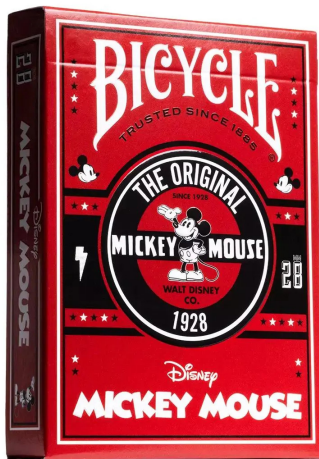

Item no.: 383809

## Bicycle® Disney - Classic Mickey

from **5,68 EUR**

Item no.: 383809  
shipping weight: 0.30 kg  
Manufacturer: Bicycle

© Disney

### Product Description

Add a touch of elegance and nostalgia to your card game with the Bicycle Disney Mickey Mouse Black and Gold Deck. These beautiful playing cards are designed with intricate gold foil that adds a luxurious touch to each individual deck. Find the golden Mickey Mouse. The striking design features the classic Mickey Mouse in the centre of the deck, surrounded by a golden aura. But that's not all - every card in the deck also features the iconic silhouette of Mickey Mouse, just waiting to be discovered. The Bicycle Disney Mickey Mouse Black and Gold Deck combines fun with style. The high-quality workmanship and unique design make this pack of cards an absolute eye-catcher at any game night. The advantages and unique selling points of this product are obvious: The elegant black and gold design makes every heart beat faster and immediately arouses desire. The elaborately designed cards create a special atmosphere when playing and bring the magic of the popular Disney character directly to the table. Let yourself be enchanted by the magic of Mickey Mouse and get the Black and Gold Deck now for unforgettable game evenings full of emotion!