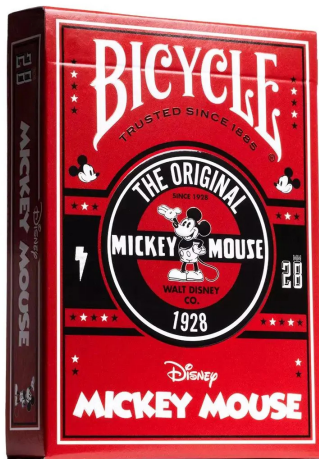

Item no.: 383809

Bicycle® Disney - Classic Mickey

from **5,91 EUR**

Item no.: 383809
shipping weight: 0.30 kg
Manufacturer: Bicycle

© Disney

Product Description

Add a touch of elegance and nostalgia to your card game with the Bicycle Disney Mickey Mouse Black and Gold Deck. These beautiful playing cards are designed with intricate gold foil that adds a luxurious touch to each individual deck. Find the golden Mickey Mouse. The striking design features the classic Mickey Mouse in the centre of the deck, surrounded by a golden aura. But that's not all - every card in the deck also features the iconic silhouette of Mickey Mouse, just waiting to be discovered. The Bicycle Disney Mickey Mouse Black and Gold Deck combines fun with style. The high-quality workmanship and unique design make this pack of cards an absolute eye-catcher at any game night. The advantages and unique selling points of this product are obvious: The elegant black and gold design makes every heart beat faster and immediately arouses desire. The elaborately designed cards create a special atmosphere when playing and bring the magic of the popular Disney character directly to the table. Let yourself be enchanted by the magic of Mickey Mouse and get the Black and Gold Deck now for unforgettable game evenings full of emotion!

Details- Colour: red and black- Design: Mickey Mouse Technical details- Unique Air-Cushion® finish for easy shuffling and optimal performance- Printed on premium board- Printed with plant-based ink- Specially designed card backs, symbols and face cards- Fully recyclable playing cards- Face card fronts feature intricate and unique hand-drawn designs- Perfect for game nights, magic and playing card collections- Made in the USA