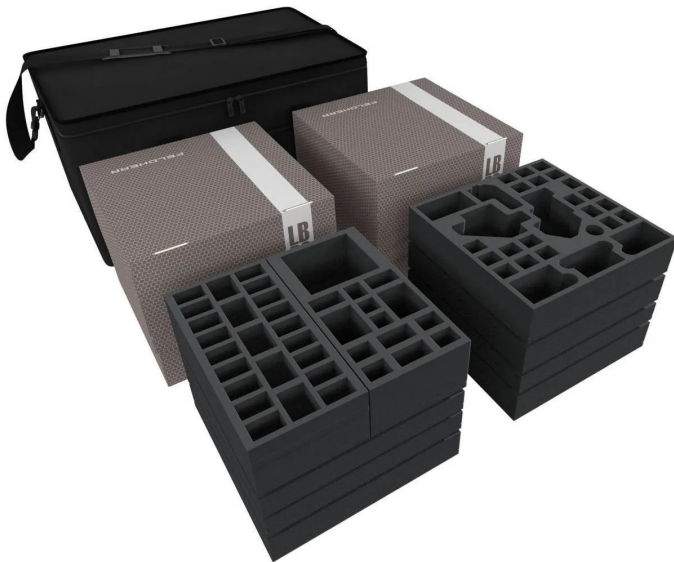

Item no.: 381627

TRA63 - Transporter with 2 LBBG storage boxes for Zombicide Black Plague Kickstarter Knight

from **128,66 EUR**

Item no.: 381627
shipping weight: 1.50 kg
Manufacturer: Feldherr

Product Description